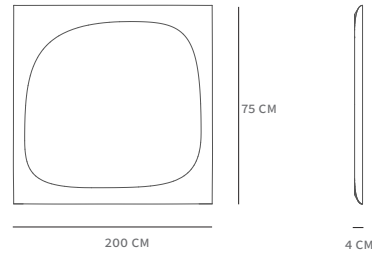

DESCRIPTION

The Monument Mirror, a gracefully contoured and impeccably balanced piece that seamlessly melds functionality with sculptural elegance. Crafted with precision, the mirror's frame is available in seven wood types. The frame is finished with natural oils, enhancing the wood's natural texture while providing a protective layer. Select from two sizes to perfectly complement your space. Just like its name, the Monument Mirror represents something meant to be significant and enduring – a piece that leaves a strong impression and carries lasting value.

PRODUCTION PROCESS

The production of the Monument mirror begins with the selection of premium, sustainably sourced solid wood. The wood is precisely cut to form a seamless frame. Skilled artisans use expert joinery techniques to assemble the frame, ensuring both precision and stability. The frame is then hand-sanded and treated with natural oils and waxes, enhancing the wood's texture and providing a durable, protective finish. A high-quality reflective glass is securely installed, and the mirror undergoes a thorough quality inspection. Finally, it is carefully packaged to ensure safe delivery - a reflection of Artisan's commitment to quality and sustainability.

PRODUCT TYPE

Mirror

USAGE

Indoor

DISMANTLING OPTION

No

GLIDERS

-

STOCK ITEMS

No

COUNTRY OF ORIGIN

BiH

DIMENSIONS

Height: 100 cm / 39,37 in

Width: 100 cm / 39,37 in

Thickness: 4 cm / 1,57 in

PACKAGING

Stretch wrap + five-layer cardboard box.

1 piece

PACKAGING DIMENSIONS

Height: cm / in

Width: cm / in

Depth: 15 cm / 5.9 in

WEIGHT

Weight: kg

Packaging: 1-2 kg

MATERIALS

Oak, American and European walnut, elm, cherry, maple, ash

CONSTRUCTION

Solid wood

WOOD FINISHES

Available in a variety of natural oil and soap finishes.

More information at _____

CLEANING INSTRUCTIONS

Please download our material care & cleaning instructions through _____

NOTE

Other modifications and prices on request.

The listed weights are approximate; the weight of each piece depends on its dimensions and the type of wood.