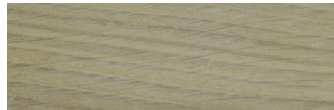

DESCRIPTION

The Monument Mirror, a gracefully contoured and impeccably balanced piece that seamlessly melds functionality with sculptural elegance. Crafted with precision, the mirror's frame is available in seven wood types. The frame is finished with natural oils, enhancing the wood's natural texture while providing a protective layer. Select from two sizes to perfectly complement your space. Just like its name, the Monument Mirror represents something meant to be significant and enduring – a piece that leaves a strong impression and carries lasting value.

AMERICAN WALNUT
A01 Natural soap

AMERICAN WALNUT
A03 Natural oil

EUROPEAN WALNUT
A01 Natural soap

EUROPEAN WALNUT
A03 Natural oil

EUROPEAN WALNUT
A04 White oil

OAK
A01 Natural soap

OAK
A03 Natural oil

OAK
A3 Loba white oil