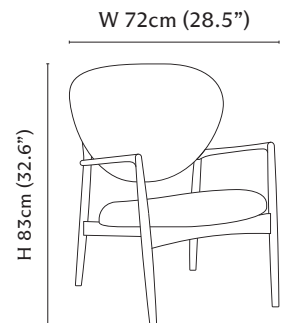

Model

NEK-190-OO | NEK-190-WA

Materials

Country of Origin

Denmark

Dimensions

W 72cm (28.5") × D 63cm (24.8") × H 83cm (32.6")

Packaging Dimensions

L 70cm (27.5") × D 80cm (31.4") × H 100cm (39.3")

Weight

11kg

Packaging Notes

Pallite carton crate

Linear Meterage Quantity

2m

Maintenance & Care

Our Maintenance & Care guide provides essential advice and instructions for cleaning and maintaining your furniture, tailored to specific materials, ensuring its longevity.

For our comprehensive guide, please contact one of our team members at _____

Warranty

Dagmar offers a 10-year warranty against manufacturing defects in standard products (materials and construction). This warranty does not cover wear and damage to covers, surface treatments, inappropriate use, or similar issues.

For more information about our warranty, please visit _____