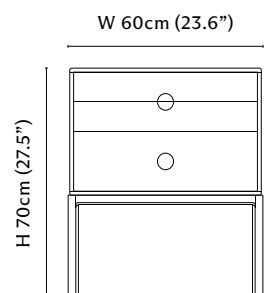

Entre Tall Bedside

by Kai Kristiansen

Kai Kristiansen's work balances contemporary and classical styles with elegant details. Part of Kristiansen's iconic Entre series, this tall side table features his signature chamfered legs and half-moon drawer pulls.

Model

KK-2B-OO | KK-2B-WA

Materials

Solid oak or walnut wood frame with an oiled finish, constructed using traditional joinery methods.

Country of Origin

Denmark

Dimensions

W 59cm (23.3") × D 36cm (14") × H 70cm (27.5")

Weight

17kg

Packaging Dimensions

L 43cm (16.9") × D 71cm (27.9") × H 78cm (30.7")

Weight

20kg

Packaging Notes

Crated

Maintenance & Care

Our Maintenance & Care guide provides essential advice and instructions for cleaning and maintaining your furniture, tailored to specific materials, ensuring its longevity.

For our comprehensive guide, please contact one of our team members at _____

Warranty

Dagmar offers a 10-year warranty against manufacturing defects in standard products (materials and construction). This warranty does not cover wear and damage to covers, surface treatments, inappropriate use, or similar issues.

For more information about our warranty, please visit _____