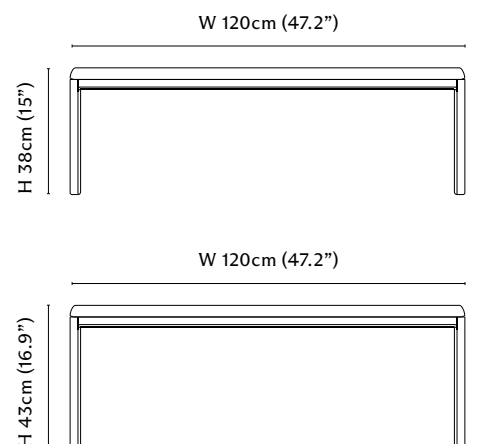

Entre Bench by Kai Kristiansen

Combining Danish design principles with modern manufacturing, Kai Kristiansen's work balanced contemporary and classical styles with elegant details. This edition of the Entre bench has been crafted using traditional joinery techniques and features his signature chamfered legs.

Model

KK-D-OO/FO | KK-D-WA

Materials

Solid oak or walnut wood frame with an oiled finish. Upholstered in genuine sheepskin or fabric.

Country of Origin

Denmark

Dimensions

W 120cm (47.2") × D 38cm (15") × H 38cm (15") / H 43cm (16.9")

Weight

8kg

Packaging Dimensions

L 125cm (") × D 48cm (18.8") × H 48cm (18.8")

Weight

10kg

Packaging Notes

Crated

Linear Meterage Quantity

1m

Maintenance & Care

Our Maintenance & Care guide provides essential advice and instructions for cleaning and maintaining your furniture, tailored to specific materials, ensuring its longevity.

For our comprehensive guide, please contact one of our team members at _____

Warranty

Dagmar offers a 10-year warranty against manufacturing defects in standard products (materials and construction). This warranty does not cover wear and damage to covers, surface treatments, inappropriate use, or similar issues.

For more information about our warranty, please visit _____