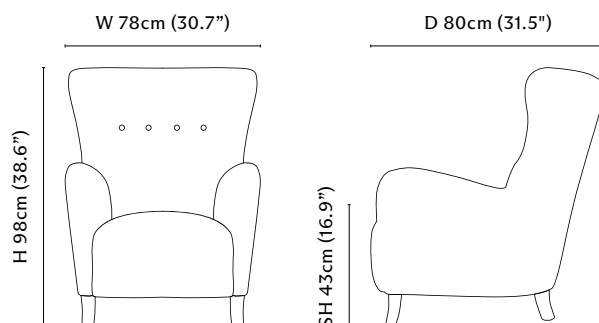

This obscure design originated from the workshop of little-known Copenhagen upholsterer Christian Sorensen in the early 1940s. The flowing, organic silhouette is typical of early-period Danish Modern armchairs whilst retaining a striking contemporary feel. This new edition offers incredible comfort and aesthetics in equal measure.

Model

DD06-F

Materials

Solid beech wood frame constructed using traditional joinery methods. Upholstered in genuine sheepskin or fabric with foam padding & fully sprung seat. European Oak or American walnut feet.

Country of Origin

Sweden

Dimensions

W 78cm (30.7") × D 80cm (31.4") × H 89cm (35")

Seat Height

H 43cm (16.9")

Weight

32.5kg

Packaging Dimensions

L 102cm (40.1") × D 94cm (37") × H 114cm (44.8")

Weight

47.5kg

Packaging Notes

Pallite carton crate

Linear Meterage Quantity

4.8m

Maintenance & Care

Our Maintenance & Care guide provides essential advice and instructions for cleaning and maintaining your furniture, tailored to specific materials, ensuring its longevity.

For our comprehensive guide, please contact one of our team members at _____

Warranty

Dagmar offers a 10-year warranty against manufacturing defects in standard products (materials and construction). This warranty does not cover wear and damage to covers, surface treatments, inappropriate use, or similar issues.

For more information about our warranty, please visit _____