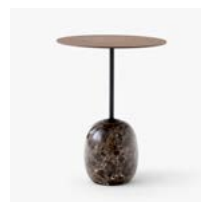

Material

Marble and powder coated steel or lacquered wood veneer.

Production process

The marble is turned into shape on a lathe and then honed to a semi matt finish. The frame is made from powder coated steel and the tabletop is made from either powder coated steel or wood veneer.

→ Stock item

Warm black & Emparador marble, Ivory white & Crema Diva marble, Lacquered Walnut & Emparador marble, Lacquered Oak & Crema Diva marble, Deep green & Verde Alpi marble

Related products

→ Warm black & Emparador marble

→ Ivory white & Crema Diva marble

→ Lacquered Walnut & Emparador marble

→ Lacquered Oak & Crema Diva marble

→ Deep green & Verde Alpi marble

Lato LN9

Luca Nichetto

2018

Product category
Side table

Environment
Indoor

Material
Marble and powder coated steel or lacquered wood veneer.

Production process
The marble is turned into shape on a lathe and then honed to a semi matt finish. The frame is made from powder coated steel and the tabletop is made from either powder coated steel or wood veneer.