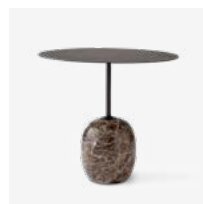

Lato LN9

Luca Nichetto

2018

Product category
Side table

Environment
Indoor

Material
Marble and powder coated steel or lacquered wood veneer.

Production process
The marble is turned into shape on a lathe and then honed to a semi matt finish. The frame is made from powder coated steel and the tabletop is made from either powder coated steel or wood veneer.

Dimensions
H: 45cm/17.7in, W: 50cm/19.7in, D: 40cm/15.7in

Packaging dimensions
Marble: H: 30cm/11.8in, W: 30cm/11.8in, D: 30cm/11.8in
Frame: H: 70cm/27.5in, W: 50cm/19.6in, D: 10cm/3.9in

Colli quantity
1 pc

Weight
Steel top: 20.1 kg
Wood veneer top: 19 kg
Marble base incl. packaging: 16.8kg
Table top incl. packaging: 6.3kg

Cleaning Instructions
Please download our material Care & Cleaning Instructions through [_____](#)

→ **Stock item**
Warm black & Emparador marble, Ivory white & Crema Diva marble, Lacquered Walnut & Emparador marble, Lacquered Oak & Crema Diva marble, Deep green & Verde Alpi marble

Related products