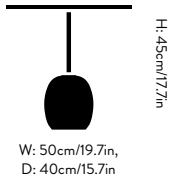

Lato LN9

Luca Nichetto

2018

Product category
Side table

Environment
Indoor

Material
Marble and powder coated steel or lacquered wood veneer.

Production process
The marble is turned into shape on a lathe and then honed to a semi matt finish. The frame is made from powder coated steel and the tabletop is made from either powder coated steel or wood veneer.

Dimensions
H: 45cm/17.7in, W: 50cm/19.7in, D: 40cm/15.7in

Packaging dimensions
Marble: H: 30cm/11.8in, W: 30cm/11.8in, D: 30cm/11.8in
Frame: H: 70cm/27.5in, W: 50cm/19.6in, D: 10cm/3.9in

Colli quantity
1 pc

Weight
Steel top: 20.1 kg
Wood veneer top: 19 kg
Marble base incl. packaging: 16.8kg
Table top incl. packaging: 6.3kg

Cleaning Instructions
Please download our material Care & Cleaning Instructions through [_____](#)

→ **Stock item**
Warm black & Emparador marble, Ivory white & Crema Diva marble, Lacquered Walnut & Emparador marble, Lacquered Oak & Crema Diva marble, Deep green & Verde Alpi marble

Related products