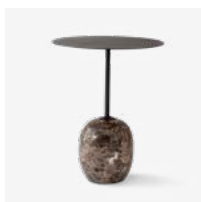

Related products