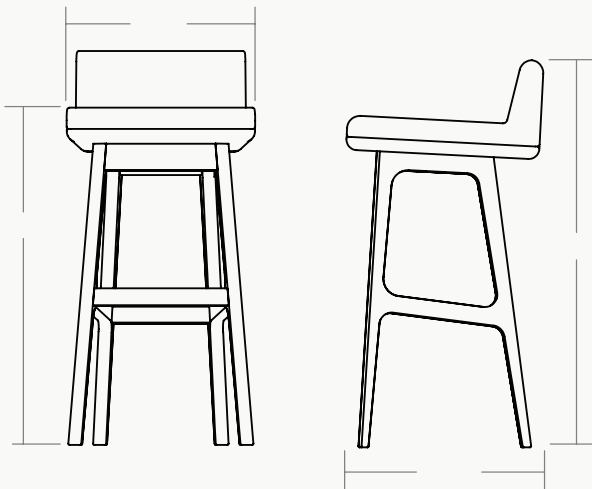

Limantour Stool

L U T E C A

Designed by
LUTECA STUDIO

© 2020 All Rights Reserved

PRODUCTION LEAD TIME: Weeks

USE	INDOOR / OUTDOOR
FRAME	WALNUT / WHITE OAK / BLACK SATIN / IROKO
UPHOLSTERY	FONSECA NATURAL BOUCLÉ / LEATHER
COM / COL	1 YD / 2 STOOLS
DIMS. BAR	34.5"H x 18"W x 17.25"D / 88H x 46W x 44D CM
SEAT HEIGHT	29.5" / 75 CM
DIMS. COUNTER	30.5"H x 18"W x 17.25"D / 77.5H x 46W x 44D CM
SEAT HEIGHT	25.5" / 65 CM