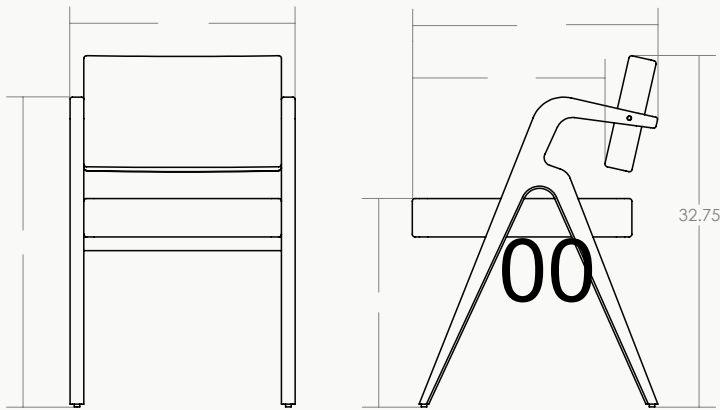

# L U T E C A

Designed by  
LUTECA STUDIO

PRODUCTION LEAD TIME: Weeks

USE: Exterior / Interior

DIMENSIONS:

32.75" H x 20.5" W x 22.75" D / 83H x 52W x 58D cm

USE  
FRAME  
UPHOLSTERY  
COM / COL  
DIMENSIONS  
SEAT HEIGHT

INDOOR / OUTDOOR  
WALNUT / WHITE OAK / BLACK SATIN / IROKO  
COTTON VELVET WITH PIPING  
1.65 YD  
32.75" H x 20.5" W x 22.75" D / 83H x 52W x 58D CM  
19" / 48 CM