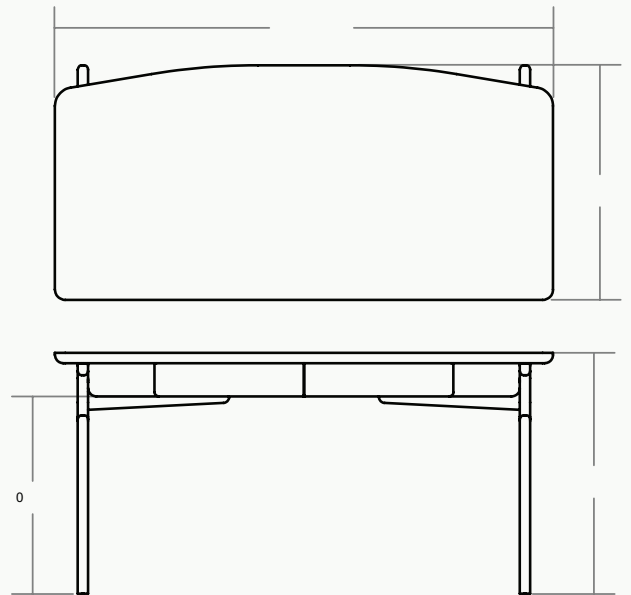

Eno Desk

L U T E C A

Designed by
LUTECA STUDIO

© 2022 All Rights Reserved. Exclusive worldwide license. Dimensions can vary minimally

USE
MATERIAL
DIMENSIONS

INDOOR
SOLID WOOD
29"H x 55"W x 28.25"D / 74H x 140W x 72D CM