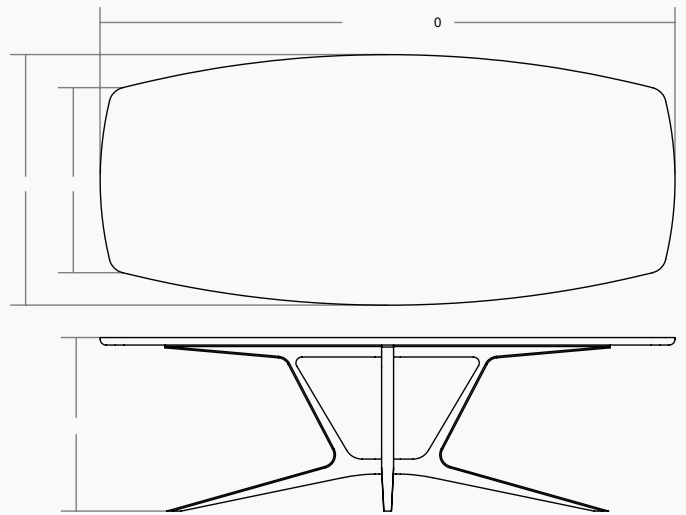

# Ero Dining Table

L U T E C A

Designed by  
LUTECA STUDIO

USE  
TOP  
BASE  
DIMENSIONS MEDIUM  
DIMENSIONS LARGE

INDOOR / OUTDOOR  
SOLID WOOD / MARBLE  
MATTE BLACK / BLACKENED BRONZE  
29"H x 42"W x 96"L / 74H x 107W x 244L CM  
29"H x 45"W x 118"L / 74H x 114W x 300L CM