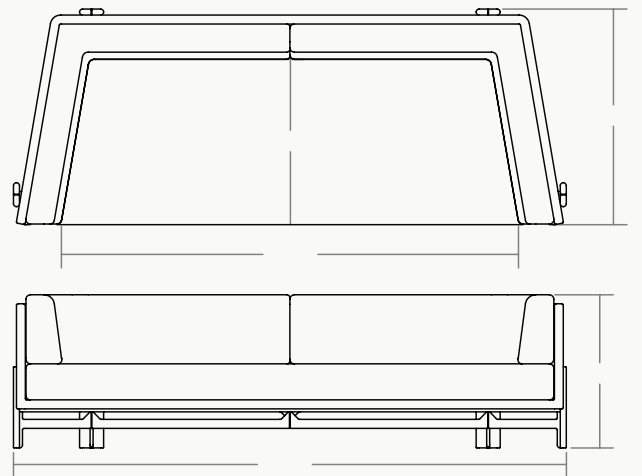

Torres Sofa

L U T E C A

Designed by
LUTECA STUDIO

USE
FRAME
UPHOLSTERY
COM / COL
DIMENSIONS
SEAT HEIGHT

INDOOR / OUTDOOR
WALNUT / IROKO
ALBERS OCRE BOUCLÉ WEAVE
12 YRDS / 215 SQ. FT
28"H × 92"W × 36"D / 71H × 234W × 91.5D CM
16" / 41 CM