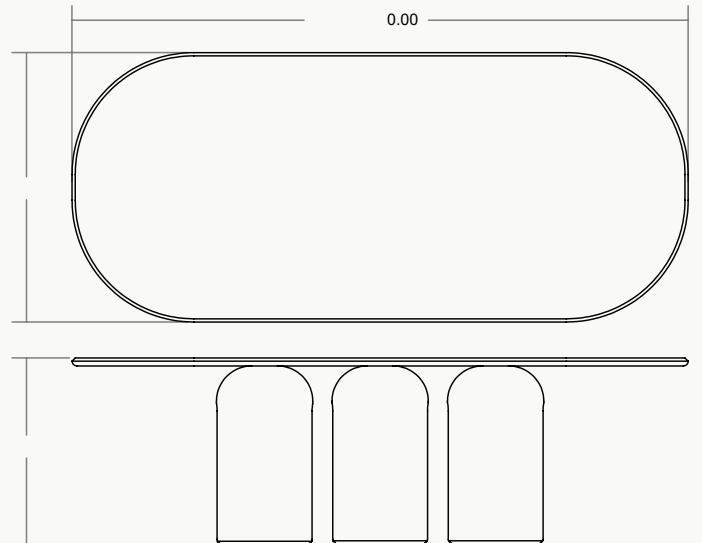

# Oco Dining Table

L U T E C A

Designed by  
JORGE ARTURO IBARRA

© 2022 All Rights Reserved. Exclusive worldwide license. Dimensions can vary minimally.

USE  
BASE & TOP INDOOR  
DIMS. MEDIUM OVAL  
DIMS. LARGE OVAL  
DIMS. SMALL ROUND  
DIMS. LARGE ROUND

INDOOR  
WHITE OAK / WALNUT  
29"H x 44"W x 96"L / 55H x 112W x 244L CM  
29"H x 44"W x 118"L / 55H x 112W x 300L CM  
29"H x 48"DIA. / 55H x 120DIA. CM  
29"H x 72"DIA. / 55H x 180DIA. CM