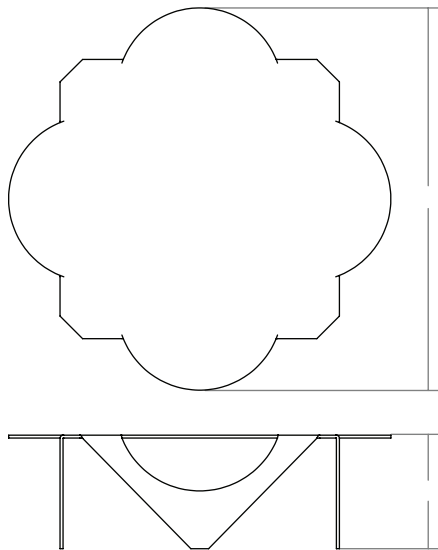

© 2020 All Rights Reserved. Excl.ive.worldwide | (re)pass | Dimension

DESIGNER: Pedro Ramírez Vázquez

PRODUCTION LEAD TIME: Weeks

USE: Exterior / Interior

MATERIAL: Stainless Steel

FINISH: Polished / Matte Black

DIMENSIONS: SMALL

11"H x 36.25"W x 36.25"L / 28H x 92W x 92L cm

DIMENSIONS: LARGE

14.5"H x 48.5"W x 48.5"L / 36H x 123W x 123L cm

RADIAL PALOMA COFFEE TABLE