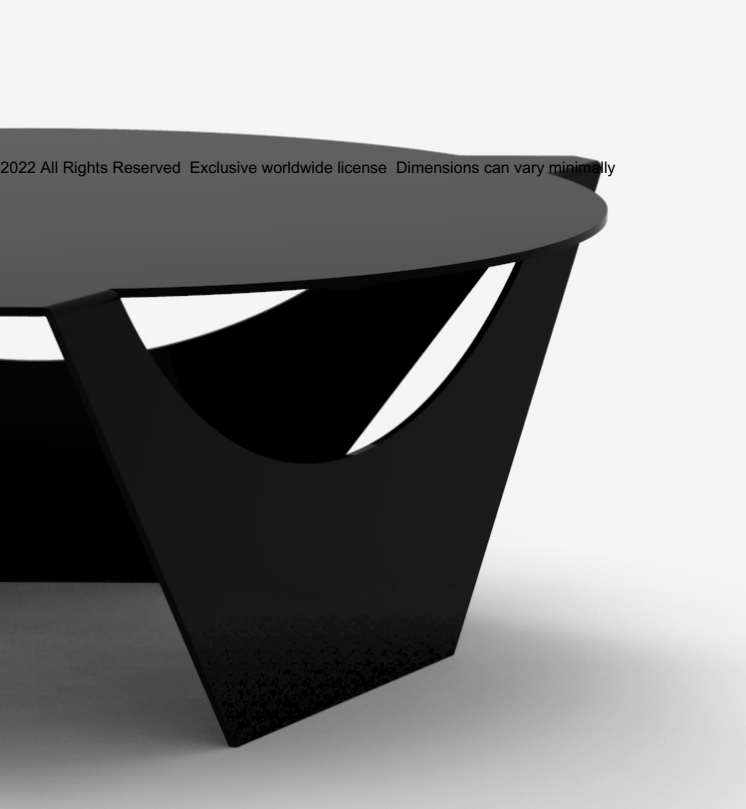

Nanagona Coffee Table

L U T E C A

Designed by
PEDRO RAMÍREZ VÁZQUEZ

© 2022 All Rights Reserved Exclusive worldwide license Dimensions can vary minimally

USE
FINISH
DIMENSIONS

INDOOR
MATTE BLACK / CUSTOM RAL
13.5"H x 36.25"DIA. / 35H x 92DIA. CM