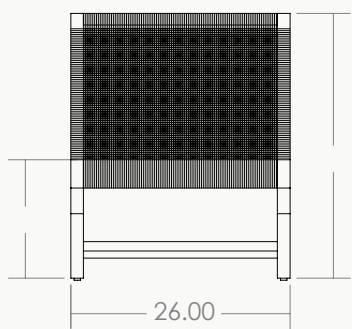

# Butaque Clasica Chair

L U T E C A

Designed by  
CLARA PORSET DUMAS

USE  
FRAME  
SEAT  
DIMENSIONS  
SEAT HEIGHT

INDOOR / OUTDOOR  
WALNUT / IROKO  
NATURAL RATTAN / SYNTHETIC RATTAN  
/ 80H x 66W x 92.25D CM  
10" / 25.5 CM