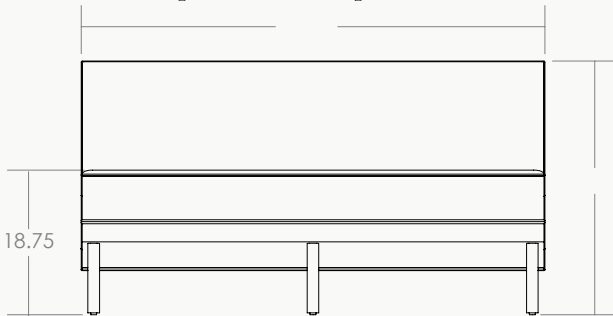

Line Sofa

L U T E C A

Designed by
MICHAEL VAN BEUREN

USE
FRAME
UPHOLSTERY
COM / COL
DIMENSIONS
SEAT HEIGHT

INDOOR (OUTDOOR ON REQUEST)
SOLID WOOD
COTTON VELVET WITH PIPING
8 YRDS / 140 SQ. FT
33"H x 60"W x 34"D / 84H x 152W x 86D CM
12" / 30.5 CM