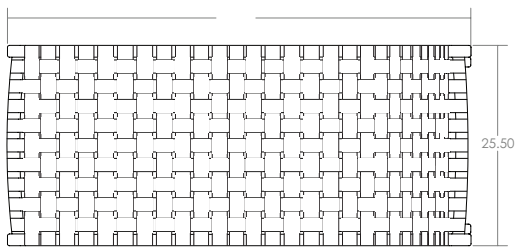

Exclusively worldwide license. Dimensions can vary minimally.

**DESIGNER:** Michael van Beuren

**PRODUCTION LEAD TIME:** Weeks

**USE:** Exterior / Interior

**FRAME:** Walnut / Maple / Teak

**FINISH:** Satin Varnish / Matte Oil / Black Oil

**LEATHER STRAPPING:** Black

**NYLON STRAPPING:** Black / White / Red /

Forest Green / Charcoal / Burgundy

**DIMENSIONS:**

32"H x 25.5"W x 61"D / 81H x 65W x 155D cm

**SEAT HEIGHT:**

"/ 30.5cm

**ALACRÁN CHAISE**