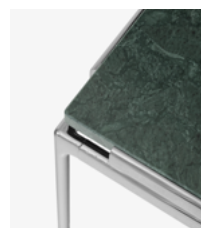

→ Dark chrome frame
w. Verde Guatemala
marble top