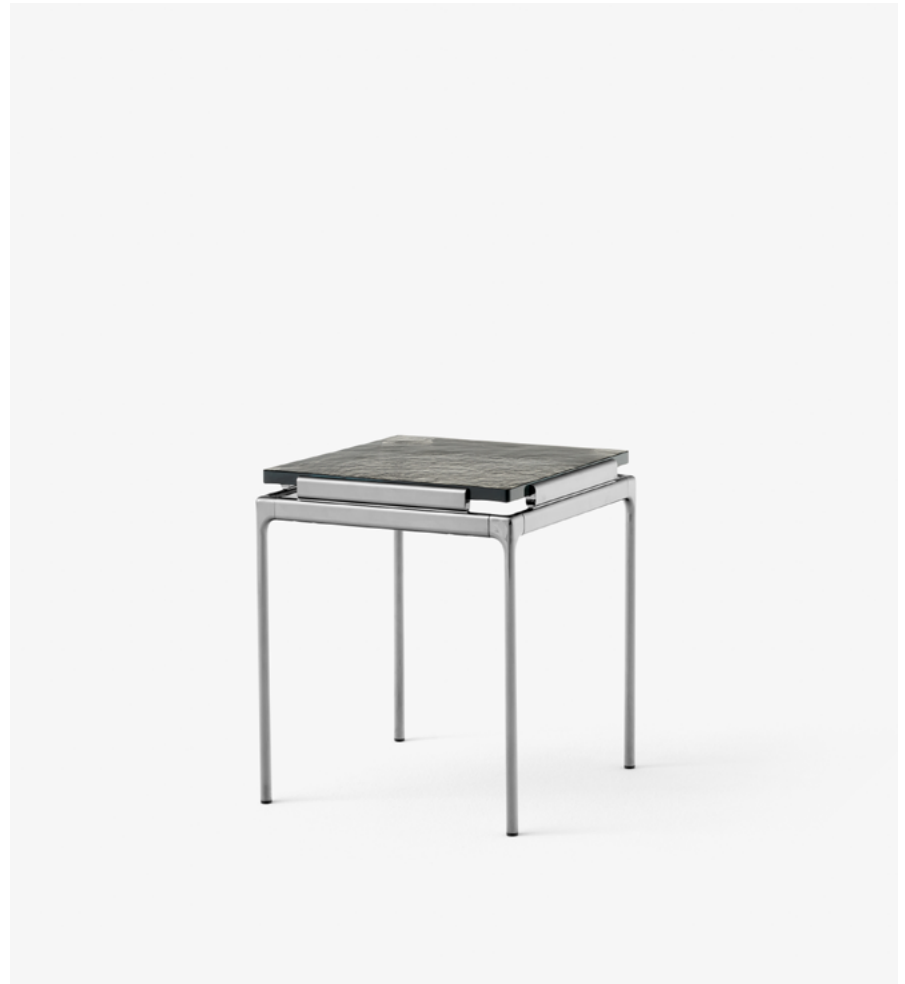

Finishes

Smoked cast glass, Bianco Carrara Marble, Verde Guatemala Marble, Dark Chrome frame. Each marble table top is unique due to the natural material. The smoked glass table tops are unique due to the casting process and edges may vary from 1 up to 5mm per piece.

Gliders

Plastic gliders

Dimensions

H: 46cm / 18in, D: 40cm / 15in, W: 40cm / 15in

Packaging dimensions

Frame: H: 13.5cm / 5in, W: 19cm / 7.5in,
D: 55.5cm / 22in
Topplate: H: 8cm / 3in, W: 48cm / 19in,
D: 48cm / 19in

Colli quantity

1 pc

Weight

Marble: 10.3 kg / incl. packaging: 11 kg
Glass: 12.3 kg / incl. packaging: 13 kg
Frame: 3.3 kg / incl. packaging: 4 kg

Strength, durability and safety testing:

The table is tested for strength, durability and safety according to: EN level 2 - Extreme use

Country of origin

Italy & PRC

Cleaning instructions

Please download our Material Care & Cleaning instructions through [_____](#)

→ Stock items

Dark chrome frame w. Smoked cast glass top
Dark chrome frame w. Verde Guatemala marble top
Dark chrome frame w. Bianco Carrara marble top

Related products

LN12

LN13

→ Dark chrome frame
w. Smoked cast
glass top

→ Dark chrome frame
w. Verde Guatemala
marble top

→ Dark chrome frame
w. Bianco Carrara
marble top

&Tradition®