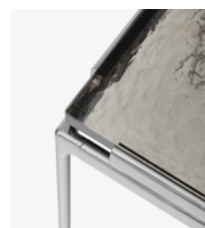

Related products

LN11

LN13

→ Dark chrome frame
w. Smoked cast
glass top