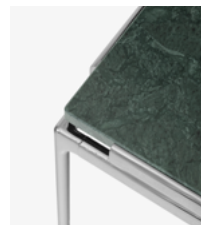

#### Related products

LN11

LN12

→ Dark chrome frame  
w. Smoked cast  
glass top

→ Dark chrome frame  
w. Verde Guatemala  
marble top

→ Dark chrome frame  
w. Bianco Carrara  
marble top