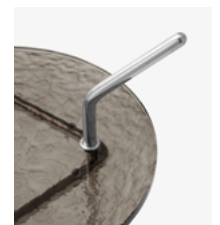

Indoor

Material

Frame: High strength steel
Marble: Verde Guatemala green marble
Glass: Smoked cast glass

Production process

Warm Black frame: Made of high strength steel, the parts are CNC bent and welded in position. The frame is then sanded and powder coated with black rubber gliders added to the top frame.
Polished Stainless Steel frame: Made of stainless steel, the parts are CNC bent and welded in position. The frame is then polished by hand to create the shiny surface with white rubber gliders added to the top frame.
Marble Top: The marble is cut to size and polished to a satin finish. The edges are ground and polished with the hole drilled in position.
Glass Top: The glass is cast in a mould and cooled in place taking roughly 24 hours. The edges are ground and polished with the hole drilled in position. The glass is tempered.

Finishes

Table top: Smoked cast glass or Verde Guatemala marble
Base: Warm black or Polished stainless steel

Dimensions

H: 65.7cm / 25.9in, W: 39.7cm / 15.6in,
D: 32.2cm / 12.7in

Packaging dimensions

Frame: H: 56.5cm / 22in, W: 40.5cm / 15in,
D: 46.5cm / 18in
Tabletop: H: 6.5cm / 2in, W: 41cm / 16in,
D: 39cm / 15in.

Country of origin

PRC

Cleaning instructions

Please download our Material Care & Cleaning instructions through

→ Stock items

Warm black & Verde Guatemala Marble
Warm black & Smoked cast glass
Polished stainless steel & Verde Guatemala Marble
Polished stainless steel & Smoked cast glass

→ Warm Black & Verde Guatemala Marble

→ Warm Black & Smoked cast glass

→ Polished stainless steel & Verde Guatemala Marble

→ Polished stainless steel & Smoked cast glass

&Tradition[®]