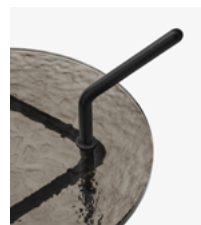

Indoor

Material

Frame: High strength steel
Marble: Verde Guatemala green marble
Glass: Smoked cast glass

Production process

Warm Black frame: Made of high strength steel, the parts are CNC bent and welded in position. The frame is then sanded and powder coated with black rubber gliders added to the top frame.
Polished Stainless Steel frame: Made of stainless steel, the parts are CNC bent and welded in position. The frame is then polished by hand to create the shiny surface with white rubber gliders added to the top frame.
Marble Top: The marble is cut to size and polished to a satin finish. The edges are ground and polished with the hole drilled in position.
Glass Top: The glass is cast in a mould and cooled in place taking roughly 24 hours. The edges are ground and polished with the hole drilled in position. The glass is tempered.

Finishes

Table top: Smoked cast glass or Verde Guatemala marble
Base: Warm black or Polished stainless steel

Dimensions

H: 65.7cm / 25.9in, W: 39.7cm / 15.6in,
D: 32.2cm / 12.7in

Packaging dimensions

Frame: H: 56.5cm / 22in, W: 40.5cm / 15in,
D: 46.5cm / 18in
Tabletop: H: 6.5cm / 2in, W: 41cm / 16in,
D: 39cm / 15in.

Country of origin

PRC

Cleaning instructions

Please download our Material Care & Cleaning instructions through

→ Stock items

Warm black & Verde Guatemala Marble
Warm black & Smoked cast glass
Polished stainless steel & Verde Guatemala Marble
Polished stainless steel & Smoked cast glass

→ Warm Black & Verde Guatemala Marble

→ Warm Black & Smoked cast glass

→ Polished stainless steel & Verde Guatemala Marble

→ Polished stainless steel & Smoked cast glass

&Tradition[®]