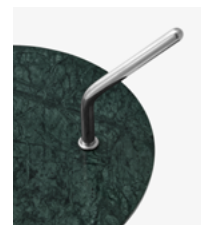

Indoor

Material

Frame: High strength steel
Marble: Verde Guatemala green marble
Glass: Smoked cast glass

Production process

Warm Black frame: Made of high strength steel, the parts are CNC bent and welded in position. The frame is then sanded and powder coated with black rubber gliders added to the top frame.
Polished Stainless Steel frame: Made of stainless steel, the parts are CNC bent and welded in position. The frame is then polished by hand to create the shiny surface with white rubber gliders added to the top frame.
Marble Top: The marble is cut to size and polished to a satin finish. The edges are ground and polished with the hole drilled in position.
Glass Top: The glass is cast in a mould and cooled in place taking roughly 24 hours. The edges are ground and polished with the hole drilled in position. The glass is tempered.

Finishes

Table top: Smoked cast glass or Verde Guatemala marble
Base: Warm black or Polished stainless steel

Dimensions

H: 65.7cm / 25.9in, W: 39.7cm / 15.6in,
D: 32.2cm / 12.7in

Packaging dimensions

Frame: H: 56.5cm / 22in, W: 40.5cm / 15in,
D: 46.5cm / 18in
Tabletop: H: 6.5cm / 2in, W: 41cm / 16in,
D: 39cm / 15in.

Country of origin

PRC

Cleaning instructions

Please download our Material Care & Cleaning instructions through

→ Stock items

Warm black & Verde Guatemala Marble
Warm black & Smoked cast glass
Polished stainless steel & Verde Guatemala Marble
Polished stainless steel & Smoked cast glass

→ Warm Black & Verde Guatemala Marble

→ Warm Black & Smoked cast glass

→ Polished stainless steel & Verde Guatemala Marble

→ Polished stainless steel & Smoked cast glass

&Tradition[®]