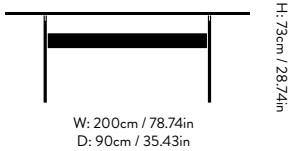

Pavilion ^{AV19}

Anderssen & Voll

2022