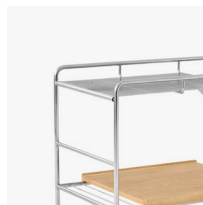

→ Chrome
w. Oak tray