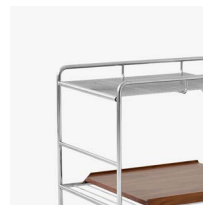

Materials
Steel / Powder coated steel trolley.
Walnut / Oak trays. Leather handle.

Production process
The trolley is made of bent and welded tubes, and the leather cord is carefully webbed around the handle.
The wooden tray is made of a veneer plate and milled edges in solid wood.

Colours
Chrome or Matt Black trolley w. Oak or Walnut tray

Dimensions
H: 59.4cm / 23.4in, W: 89.9cm / 35.4in,
D: 41.9cm / 16.5in

Packaging dimensions
Trolley: H: 63cm/24.8in, W: 97cm/38.19in,
D: 46cm/18.11in
Tray: H: 5cm/1.97in, W: 51cm/20.08in,
D: 48.5cm/19.09in

→ Stock items
Chrome w. Oak tray
Chrome w. Walnut tray
Matt Black w. Oak tray
Matt Black w. Walnut tray

→ Chrome
w. Oak tray

→ Chrome
w. Walnut tray

→ Matt Black
w. Oak tray

→ Matt Black
w. Walnut tray