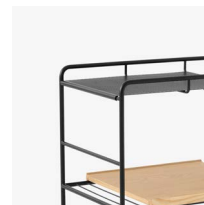

Materials
Steel / Powder coated steel trolley.
Walnut / Oak trays. Leather handle.

Production process
The trolley is made of bent and welded tubes, and the leather cord is carefully webbed around the handle.
The wooden tray is made of a veneer plate and milled edges in solid wood.

Colours
Chrome or Matt Black trolley w. Oak or Walnut tray

Dimensions
H: 59.4cm / 23.4in, W: 89.9cm / 35.4in,
D: 41.9cm / 16.5in

Packaging dimensions
Trolley: H: 63cm/24.8in, W: 97cm/38.19in,
D: 46cm/18.11in
Tray: H: 5cm/1.97in, W: 51cm/20.08in,
D: 48.5cm/19.09in

→ Stock items
Chrome w. Oak tray
Chrome w. Walnut tray
Matt Black w. Oak tray
Matt Black w. Walnut tray

→ Chrome
w. Oak tray

→ Chrome
w. Walnut tray

→ Matt Black
w. Oak tray

→ Matt Black
w. Walnut tray