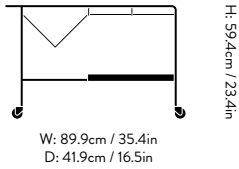

Alima^{NDS1}

Note Design Studio

2022

Product category
Trolley

Environment
Indoor

Materials
Steel / Powder coated steel trolley.
Walnut / Oak trays. Leather handle.

Production process
The trolley is made of bent and welded tubes, and the leather cord is carefully webbed around the handle.
The wooden tray is made of a veneer plate and milled edges in solid wood.

Colours
Chrome or Matt Black trolley w. Oak or Walnut tray

Dimensions
H: 59.4cm / 23.4in, W: 89.9cm / 35.4in,
D: 41.9cm / 16.5in

Packaging dimensions
Trolley: H: 63cm/24.8in, W: 97cm/38.19in,
D: 46cm/18.11in
Tray: H: 5cm/1.97in, W: 51cm/20.08in,
D: 48.5cm/19.09in

Colli quantity
2 (1 box for trolley and 1 box for tray)

Weight
Product: 10 kg (trolley 8kg + tray 2kg)
Incl. packaging: Trolley: 14.5kg, Tray: 2.8kg

Cleaning instructions
Please download our Material Care & Cleaning instructions through _____

→ Stock items
Chrome w. Oak tray
Chrome w. Walnut tray
Matt Black w. Oak tray
Matt Black w. Walnut tray