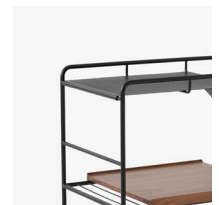

Materials
Steel / Powder coated steel trolley.
Walnut / Oak trays. Leather handle.

Production process
The trolley is made of bent and welded tubes, and the leather cord is carefully webbed around the handle.
The wooden tray is made of a veneer plate and milled edges in solid wood.

Colours
Chrome or Matt Black trolley w. Oak or Walnut tray

Dimensions
H: 59.4cm / 23.4in, W: 89.9cm / 35.4in,
D: 41.9cm / 16.5in

Packaging dimensions
Trolley: H: 63cm/24.8in, W: 97cm/38.19in,
D: 46cm/18.11in
Tray: H: 5cm/1.97in, W: 51cm/20.08in,
D: 48.5cm/19.09in

→ Stock items
Chrome w. Oak tray
Chrome w. Walnut tray
Matt Black w. Oak tray
Matt Black w. Walnut tray

→ Chrome
w. Oak tray

→ Chrome
w. Walnut tray

→ Matt Black
w. Oak tray

→ Matt Black
w. Walnut tray