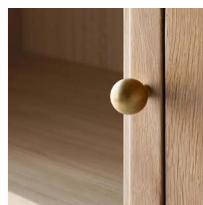

H: 192cm / 76in

W: 50cm / 20in
D: 40cm / 16in

Trace SC87

Space Copenhagen

2023

Product category

Cabinet

Environment

Indoor

Materials

Solid oak and oak veneer, glass paneled doors, solid brass knobs and hinges for Oak and bronzed steel knobs and bronzed brass hinges for Dark stained oak.

Production process

The cabinet and shelves are made of MDF boards, cut to size and covered in an oak veneer, then treated with water based clear or dark stained lacquer. The doors are made of milled solid oak and tempered glass.

Wood finishes

Oak: Brass hinges & brass knobs

Dark stained oak: Bronzed brass hinges & bronzed steel knobs

Certifications

FSC Mix 70%

Dimensions

H: 192cm / 76in, W: 50cm / 20in,
D: 40cm / 16in

Packaging dimensions

H: 210cm / 83in, W: 68cm / 27in,
D: 80cm / 32in

Colli quantity

1

Weight

48 kg

Gliders

Plastic gliders installed as standard

Country of origin

Portugal

Cleaning instructions

Please download our Material Care & Cleaning instructions through [_____](#)

→ Stock items

Single cabinet in oak and dark stained oak

→ Oak w. brass knobs and hinges