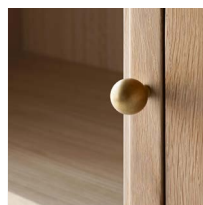

→ Stock items

Double cabinet in oak and dark stained oak

→ Oak w. brass knobs and hinges