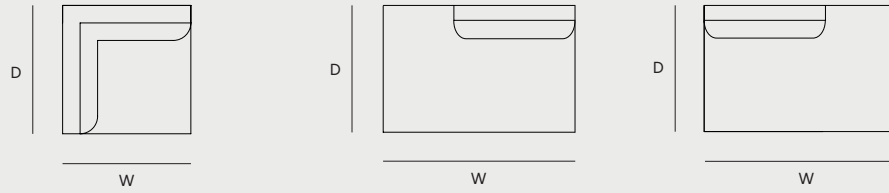

Module Overview

Module	Narrow Left, Module 30	Narrow Middle, Module 50	Narrow Right, Module 40
Dimensions	Height: 700 mm / 27.6" Width: 1005 mm / 39.6" Depth: 880 mm / 34.6" Seat Height: 420 mm / 16.5" Seat Width: 860 mm / 33.9" Seat Depth: 640 mm / 25.2"	Height: 700 mm / 27.6" Width: 880 mm / 34.6" Depth: 880 mm / 34.6" Seat Height: 420 mm / 16.5" Seat Width: 880 mm / 34.6" Seat Depth: 640 mm / 25.2"	Height: 700 mm / 27.6" Width: 1005 mm / 39.6" Depth: 880 mm / 34.6" Seat Height: 420 mm / 16.5" Seat Width: 860 mm / 33.9" Seat Depth: 640 mm / 25.2"
Packaging Dimensions	Height: 850 mm / 33.5" Width: 1100 mm / 43.3" Depth: 1150 mm / 45.3"	Height: 850 mm / 33.5" Width: 1100 mm / 43.3" Depth: 1100 mm / 43.3"	Height: 850 mm / 33.5" Width: 1100 mm / 43.3" Depth: 1150 mm / 45.3"
Weight	42 kg / 92.6 lbs	35 kg / 77.2 lbs	42 kg / 92.6 lbs
Weight incl Packaging	47 kg / lbs	40 kg / 88.2 lbs	47 kg / lbs

Module	Wide Left, Module 31	Wide Middle, Module 51	Wide Right, Module 41
Dimensions	Height: 700 mm / 27.6" Width: 1280 mm / 50.4" Depth: 880 mm / 34.6" Seat Height: 420 mm / 16.5" Seat Width: 1140 mm / 44.9" Seat Depth: 640 mm / 25.2"	Height: 700 mm / 27.6" Width: 1180 mm / 46.5" Depth: 880 mm / 34.6" Seat Height: 420 mm / 16.5" Seat Width: 1180 mm / 46.5" Seat Depth: 640 mm / 25.2"	Height: 700 mm / 27.6" Width: 1280 mm / 50.4" Depth: 880 mm / 34.6" Seat Height: 420 mm / 16.5" Seat Width: 1140 mm / 44.9" Seat Depth: 640 mm / 25.2"
Packaging Dimensions	Height: 850 mm / 33.5" Width: 1330 mm / 52.4" Depth: 1100 mm / 43.3"	Height: 850 mm / 33.5" Width: 1330 mm / 52.4" Depth: 1100 mm / 43.3"	Height: 850 mm / 33.5" Width: 1330 mm / 52.4" Depth: 1100 mm / 43.3"
Weight	45 kg / 99.2 lbs	40 kg / 88.2 lbs	45 kg / 99.2 lbs
Weight incl Packaging	50 kg / lbs	45 kg / 99.2 lbs	50 kg / lbs