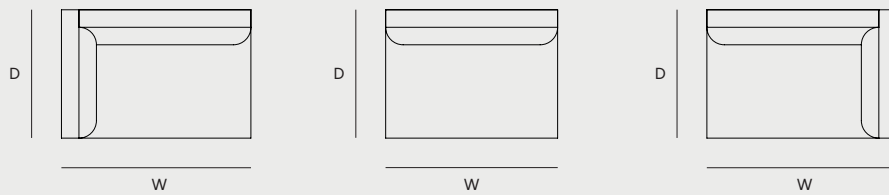

Module Overview

Module	Narrow Left, Module 30	Narrow Middle, Module 50	Narrow Right, Module 40
Dimensions	Height: 700 mm / 27.6" Width: 1005 mm / 39.6" Depth: 880 mm / 34.6" Seat Height: 420 mm / 16.5" Seat Width: 860 mm / 33.9" Seat Depth: 640 mm / 25.2"	Height: 700 mm / 27.6" Width: 880 mm / 34.6" Depth: 880 mm / 34.6" Seat Height: 420 mm / 16.5" Seat Width: 880 mm / 34.6" Seat Depth: 640 mm / 25.2"	Height: 700 mm / 27.6" Width: 1005 mm / 39.6" Depth: 880 mm / 34.6" Seat Height: 420 mm / 16.5" Seat Width: 860 mm / 33.9" Seat Depth: 640 mm / 25.2"
Packaging Dimensions	Height: 850 mm / 33.5" Width: 1100 mm / 43.3" Depth: 1150 mm / 45.3"	Height: 850 mm / 33.5" Width: 1100 mm / 43.3" Depth: 1100 mm / 43.3"	Height: 850 mm / 33.5" Width: 1100 mm / 43.3" Depth: 1150 mm / 45.3"
Weight	42 kg / 92.6 lbs	35 kg / 77.2 lbs	42 kg / 92.6 lbs
Weight incl Packaging	47 kg / lbs	40 kg / 88.2 lbs	47 kg / lbs

Module	Corner, Module 20	Open End Left, Module 33	Open End Right, Module 43
Dimensions	Height: 700 mm / 34.6" Width: 880 mm / 34.6" Depth: 880 mm / 34.6" Seat Height: 420 mm / 16.5" Seat Width: 740 mm / 29.1" Seat Depth: 640 mm / 25.2"	Height: 700 mm / 34.6" Width: 1320 mm / 52" Depth: 880 mm / 34.6" Seat Height: 420 mm / 16.5" Seat Width: 1320 mm / 52" Seat Depth: 640 mm / 25.2"	Height: 700 mm / 34.6" Width: 1320 mm / 52" Depth: 880 mm / 34.6" Seat Height: 420 mm / 16.5" Seat Width: 1320 mm / 52" Seat Depth: 640 mm / 25.2"
Packaging Dimensions	Height: 850 mm / 33.5" Width: 1100 mm / 43.3" Depth: 1100 mm / 43.3"	Height: 850 mm / 33.5" Width: 1470 mm / 57.9" Depth: 1100 mm / 43.3"	Height: 850 mm / 33.5" Width: 1470 mm / 57.9" Depth: 1100 mm / 43.3"
Weight	40 kg / 88.2 lbs	40 kg / 88.2 lbs	40 kg / 88.2 lbs
Weight incl Packaging	45 kg / 99.2 lbs	45 kg / 99.2 lbs	45 kg / 99.2 lbs