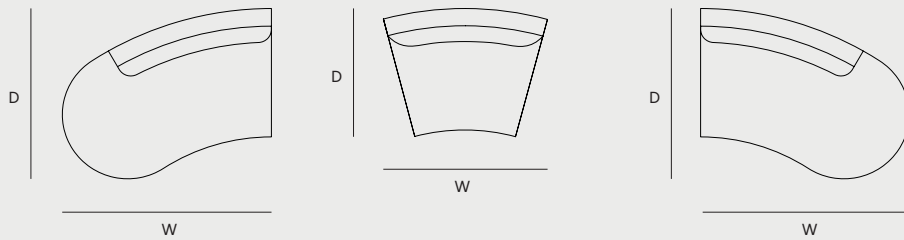

Module	Curved Open End Left, Module 32	Curved Middle, Module 52	Curved Open End Right, Module 42
Dimensions	Height: 700 mm / 34.6" Width: 1400 mm / 55.1" Depth: 1160 mm / 45.7" Seat Height: 420 mm / 16.5" Seat Width: 1400 mm / 55.1" Seat Depth: 640 mm / 25.2"	Height: 700 mm / 34.6" Width: 1350 mm / 53.2" Depth: 900 mm / 35.3" Seat Height: 420 mm / 16.5" Seat Width: 1350 mm / 53.2" Seat Depth: 640 mm / 25.2"	Height: 700 mm / 34.6" Width: 1400 mm / 55.1" Depth: 1160 mm / 45.7" Seat Height: 420 mm / 16.5" Seat Width: 1400 mm / 55.1" Seat Depth: 640 mm / 25.2"
Packaging Dimensions	Height: 850 mm / 33.5" Width: 1550 mm / 61" Depth: 1200 mm / 47.2"	Height: 850 mm / 33.5" Width: 1200 mm / 47.2" Depth: 1500 mm / 59"	Height: 850 mm / 33.5" Width: 1550 mm / 61" Depth: 1200 mm / 47.2"
Weight	45 kg / 99.2 lbs	35 kg / 77.2 lbs	45 kg / 99.2 lbs
Weight incl Packaging	50 kg / lbs	40 kg / 88.2 lbs	50 kg / lbs