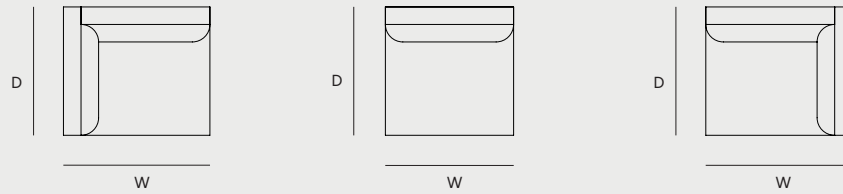

Module Overview

Module	Narrow Left, Module 30	Narrow Middle, Module 50	Narrow Right, Module 40
Dimensions	Height: 700 mm / 27.6" Width: 1005 mm / 39.6" Depth: 880 mm / 34.6" Seat Height: 420 mm / 16.5" Seat Width: 860 mm / 33.9" Seat Depth: 640 mm / 25.2"	Height: 700 mm / 27.6" Width: 880 mm / 34.6" Depth: 880 mm / 34.6" Seat Height: 420 mm / 16.5" Seat Width: 880 mm / 34.6" Seat Depth: 640 mm / 25.2"	Height: 700 mm / 27.6" Width: 1005 mm / 39.6" Depth: 880 mm / 34.6" Seat Height: 420 mm / 16.5" Seat Width: 860 mm / 33.9" Seat Depth: 640 mm / 25.2"
Packaging Dimensions	Height: 850 mm / 33.5" Width: 1100 mm / 43.3" Depth: 1150 mm / 45.3"	Height: 850 mm / 33.5" Width: 1100 mm / 43.3" Depth: 1100 mm / 43.3"	Height: 850 mm / 33.5" Width: 1100 mm / 43.3" Depth: 1150 mm / 45.3"
Weight	42 kg / 92.6 lbs	35 kg / 77.2 lbs	42 kg / 92.6 lbs
Weight incl Packaging	47 kg / lbs	40 kg / 88.2 lbs	47 kg / lbs

Module	Corner, Module 20	Open End Left, Module 33	Open End Right, Module 43
Dimensions	Height: 700 mm / 34.6" Width: 880 mm / 34.6" Depth: 880 mm / 34.6" Seat Height: 420 mm / 16.5" Seat Width: 740 mm / 29.1" Seat Depth: 640 mm / 25.2"	Height: 700 mm / 34.6" Width: 1320 mm / 52" Depth: 880 mm / 34.6" Seat Height: 420 mm / 16.5" Seat Width: 1320 mm / 52" Seat Depth: 640 mm / 25.2"	Height: 700 mm / 34.6" Width: 1320 mm / 52" Depth: 880 mm / 34.6" Seat Height: 420 mm / 16.5" Seat Width: 1320 mm / 52" Seat Depth: 640 mm / 25.2"
Packaging Dimensions	Height: 850 mm / 33.5" Width: 1100 mm / 43.3" Depth: 1100 mm / 43.3"	Height: 850 mm / 33.5" Width: 1470 mm / 57.9" Depth: 1100 mm / 43.3"	Height: 850 mm / 33.5" Width: 1470 mm / 57.9" Depth: 1100 mm / 43.3"
Weight	40 kg / 88.2 lbs	40 kg / 88.2 lbs	40 kg / 88.2 lbs
Weight incl Packaging	45 kg / 99.2 lbs	45 kg / 99.2 lbs	45 kg / 99.2 lbs