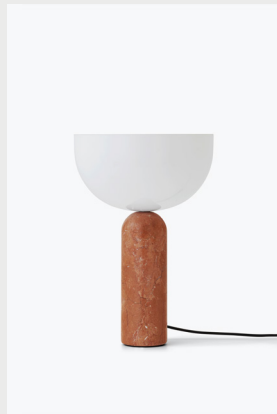

Item No: 20413/US/UK/CN/AU
Variant: Breccia Pernice