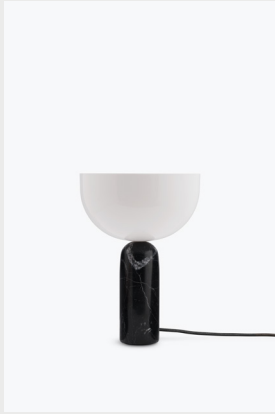

Versions

Item No: 20421/US/UK/CN/AU
Variant: Black Marble