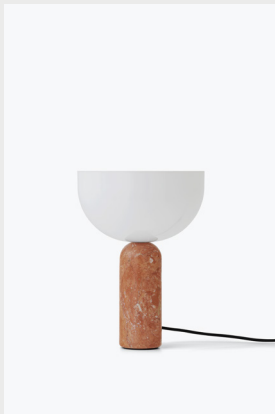

Kizu Table Lamp

Composed of two bold sculptural forms, the Kizu Table Lamp displays a weightless balancing act. The illusion of gravity creates a tension within the piece, while its curved forms initiate a calming effect. This kissing point of material and function creates an object in perfect harmony.

Product Type	Portable Table Lamp, Lighting
Designer	Lars Tornøe, 2022
About the Designer	Norwegian design Lars Tornøe works across the areas of furniture and product design with a sculpted simplicity. His work is understated but bold. Having graduated from the Bergen Academy of Art and Design in 2006, Lars has been named Norwegian Designer of the Year and had his work exhibited from Stockholm to Seoul.
Environment	Indoor
Country of Origin	PRC
Assembly Requirements	Attach lamp shade to lamp base.
Material	The Kizu Table Lamp is crafted from carefully chosen marble variants and features injection-molded plastic components. Manufactured in high-precision facilities, it is of quality construction.
Light Source included	No
Cleaning & Care	Use a soft, dry cloth to remove the dust from the lamp. For deeper cleaning, dampen a cloth gently wipe the surface. If needed, use a mild detergent. Always test a small area first to ensure it does not damage the finish. After cleaning, use a dry cloth to wipe away moisture, since moisture can damage the material. Pay extra attention to the marble material while cleaning - Marble is a natural material, it is sensitive to liquids. If the liquid is not removed immediately, spilled liquids can leave a permanent stain.

Item No: 20412/US/UK/CN/AU
Variant: Gris Du Marais

Item No: 20420/US/UK/CN/AU
Variant: White Marble

Item No: 20410/US/UK/CN/AU
Variant: White Marble

Item No: 20424/US/UK/CN/AU
Variant: Rosso Levanto

Item No: 20414/US/UK/CN/AU
Variant: Rosso Levanto