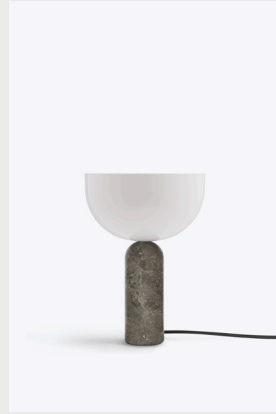

Item No: 20422/US/UK/CN/AU
Variant: Gris Du Marais