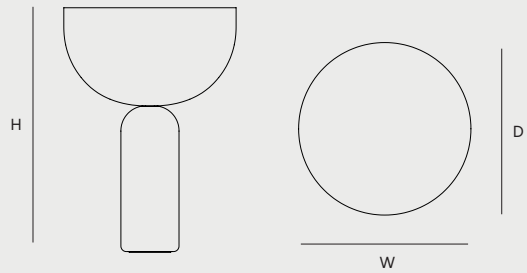

Dimensions

Small
Height: 350 mm / 13.8"
Width: 250 mm / 9.8"
Depth: 250 mm / 9.8"
Cord Length: 1800 mm / 70.9"

Large
Height: 450 mm / 17.7"
Width: 300 mm / 11.8"
Depth: 300 mm / 11.8"
Cord Length: 1800 mm / 70.9"

Packaging Dimensions

Small
Height: 350 mm / 13.8"
Width: 530 mm / 20.9"
Depth: 330 mm / 13"

Large
Height: 410 mm / 16.1"
Width: 620 mm / 24.4"
Depth: 380 mm / 15"

Weight

Small
3.1 kg / 6.8 lbs

Large
5.9 kg / 13 lbs