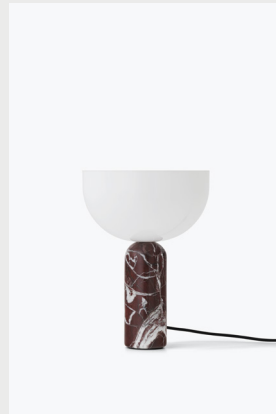

Item No: 20424/US/UK/CN/AU
Variant: Rosso Levanto