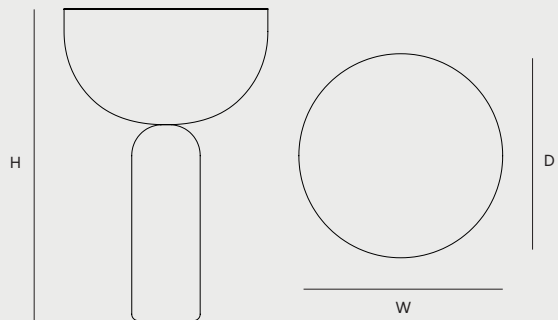

Dimensions

Small
Height: 350 mm / 13.8"
Width: 250 mm / 9.8"
Depth: 250 mm / 9.8"
Cord Length: 1800 mm / 70.9"

Large
Height: 450 mm / 17.7"
Width: 300 mm / 11.8"
Depth: 300 mm / 11.8"
Cord Length: 1800 mm / 70.9"

Packaging Dimensions

Small
Height: 350 mm / 13.8"
Width: 530 mm / 20.9"
Depth: 330 mm / 13"

Large
Height: 410 mm / 16.1"
Width: 620 mm / 24.4"
Depth: 380 mm / 15"

Weight

Small
3.1 kg / 6.8 lbs

Large
5.9 kg / 13 lbs