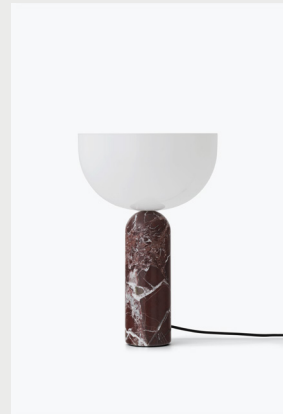

Kizu Table Lamp

Composed of two bold sculptural forms, the Kizu Table Lamp displays a weightless balancing act. The illusion of gravity creates a tension within the piece, while its curved forms initiate a calming effect. This kissing point of material and function creates an object in perfect harmony.

Product Type	Portable Table Lamp, Lighting
Designer	Lars Tornøe, 2022
About the Designer	Norwegian design Lars Tornøe works across the areas of furniture and product design with a sculpted simplicity. His work is understated but bold. Having graduated from the Bergen Academy of Art and Design in 2006, Lars has been named Norwegian Designer of the Year and had his work exhibited from Stockholm to Seoul.
Environment	Indoor
Country of Origin	PRC
Assembly Requirements	Attach lamp shade to lamp base.
Material	The Kizu Table Lamp is crafted from carefully chosen marble variants and features injection-molded plastic components. Manufactured in high-precision facilities, it is of quality construction.
Light Source included	No
Cleaning & Care	Use a soft, dry cloth to remove the dust from the lamp. For deeper cleaning, dampen a cloth gently wipe the surface. If needed, use a mild detergent. Always test a small area first to ensure it does not damage the finish. After cleaning, use a dry cloth to wipe away moisture, since moisture can damage the material. Pay extra attention to the marble material while cleaning - Marble is a natural material, it is sensitive to liquids. If the liquid is not removed immediately, spilled liquids can leave a permanent stain.

Item No: 20412/US/UK/CN/AU
Variant: Gris Du Marais

Item No: 20420/US/UK/CN/AU
Variant: White Marble

Item No: 20410/US/UK/CN/AU
Variant: White Marble

Item No: 20424/US/UK/CN/AU
Variant: Rosso Levanto

Item No: 20414/US/UK/CN/AU
Variant: Rosso Levanto