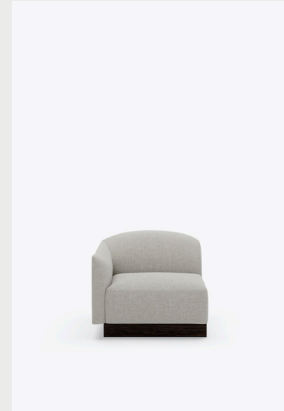

Shore Modular Sofa

A striking evolution of the Shore Lounge Series, the Shore Modular Sofa introduces a tailored modular structure, designed for versatile configurations. The gentle curve of the upper backrest echoes the movement of ocean waves, drawing the eye to the seamlessly integrated armrests. Crafted with careful attention to detail, the Shore Modular Sofa offers a sense of ease and comfort while preserving its sweeping precision.

Versions

Item No:
Variant: Center, Module 50

Item No:
Variant: End Left, Module 51

Item No:
Variant: End Right, Module 52

Item No:
Variant: Armrest Left, Module 30

Item No:
Variant: Armrest Right, Module 40