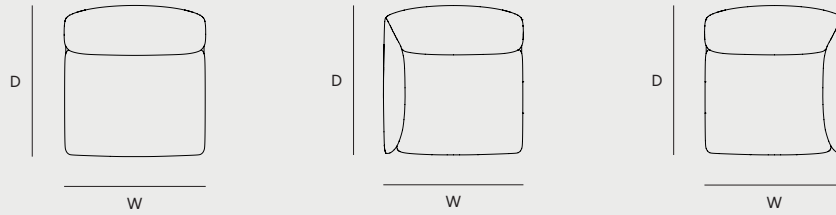

Module Overview

Module	Center, Module 50 End Left, Module 51 End Right, Module 52	Armrest Left, Module 30	Armrest Right, Module 40
Dimensions	Height: 720 mm / 28.3" Width: 860 mm / 33.9" Depth: 850 mm / 33.5" Seat Height: 400 mm / 15.7" Seat Width: 690 mm / 27.2" Seat Depth: 420 mm / 16.5"	Height: 720 mm / 28.3" Width: 860 mm / 33.9" Depth: 850 mm / 33.5" Seat Height: 400 mm / 15.7" Seat Width: 690 mm / 27.2" Seat Depth: 420 mm / 16.5"	Height: 720 mm / 28.3" Width: 860 mm / 33.9" Depth: 850 mm / 33.5" Seat Height: 400 mm / 15.7" Seat Width: 690 mm / 27.2" Seat Depth: 420 mm / 16.5"
Packaging Dimensions	Height: 750 mm / 29.5" Width: 960 mm / 37.8" Depth: 950 mm / 37.4"	Height: 750 mm / 29.5" Width: 960 mm / 37.8" Depth: 950 mm / 37.4"	Height: 750 mm / 29.5" Width: 960 mm / 37.8" Depth: 950 mm / 37.4"
Weight	35 kg / 77.2 lbs	35 kg / 77.2 lbs	35 kg / 77.2 lbs
Weight incl Packaging	37.4 kg / 82.5 lbs	37.4 kg / 82.5 lbs	37.4 kg / 82.5 lbs

Module	Squared Corner, Module 20	Ottoman, Module 10 Ottoman End Left, Module 11 Ottoman End Right, Module 12 Ottoman Corner, Module 13 Ottoman Middle, Module 14
Dimensions	Height: 720 mm / 28.3" Width: 850 mm / 33.5" Depth: 850 mm / 33.5" Seat Height: 400 mm / 15.7" Seat Width: 690 mm / 27.2" Seat Depth: 420 mm / 16.5"	Height: 400 mm / 15.7" Width: 900 mm / 35.4" Depth: 900 mm / 35.4"
Packaging Dimensions	Height: 750 mm / 29.5" Width: 1000 mm / 39.4" Depth: 1000 mm / 39.4"	Height: 620 mm / 24.4" Width: 920 mm / 36.2" Depth: 920 mm / 36.2"
Weight	38 kg / 83.8 lbs	18 kg / 39.7 lbs
Weight incl Packaging	40.3 kg / 88.8 lbs	19.8 kg / 43.7 lbs