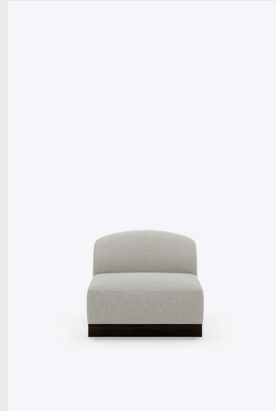

Item No:
Variant: End Left, Module 51