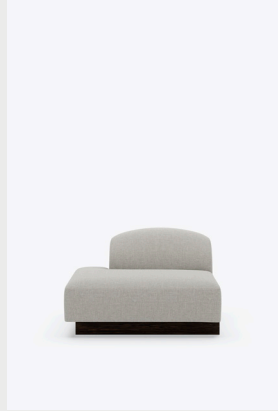

Shore Modular Sofa

A striking evolution of the Shore Lounge Series, the Shore Modular Sofa introduces a tailored modular structure, designed for versatile configurations. The gentle curve of the upper backrest echoes the movement of ocean waves, drawing the eye to the seamlessly integrated armrests. Crafted with careful attention to detail, the Shore Modular Sofa offers a sense of ease and comfort while preserving its sweeping precision.

Versions

Item No:
Variant: Center, Module 50

Item No:
Variant: End Left, Module 51

Item No:
Variant: End Right, Module 52

Item No:
Variant: Armrest Left, Module 30

Item No:
Variant: Armrest Right, Module 40

Item No:
Variant: Open End Left, Module 31

Item No:
Variant: Open End Right, Module 41

Item No:
Variant: Curved Corner, Module 21

Item No:
Variant: Squared Corner, Module 20

Item No:
Variant: Ottoman, Module 10