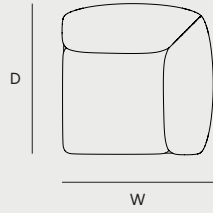

Module Overview

Module	Center, Module 50 End Left, Module 51 End Right, Module 52	Armrest Left, Module 30	Armrest Right, Module 40
Dimensions	Height: 720 mm / 28.3" Width: 860 mm / 33.9" Depth: 850 mm / 33.5" Seat Height: 400 mm / 15.7" Seat Width: 690 mm / 27.2" Seat Depth: 420 mm / 16.5"	Height: 720 mm / 28.3" Width: 860 mm / 33.9" Depth: 850 mm / 33.5" Seat Height: 400 mm / 15.7" Seat Width: 690 mm / 27.2" Seat Depth: 420 mm / 16.5"	Height: 720 mm / 28.3" Width: 860 mm / 33.9" Depth: 850 mm / 33.5" Seat Height: 400 mm / 15.7" Seat Width: 690 mm / 27.2" Seat Depth: 420 mm / 16.5"
Packaging Dimensions	Height: 750 mm / 29.5" Width: 960 mm / 37.8" Depth: 950 mm / 37.4"	Height: 750 mm / 29.5" Width: 960 mm / 37.8" Depth: 950 mm / 37.4"	Height: 750 mm / 29.5" Width: 960 mm / 37.8" Depth: 950 mm / 37.4"
Weight	35 kg / 77.2 lbs	35 kg / 77.2 lbs	35 kg / 77.2 lbs
Weight incl Packaging	37.4 kg / 82.5 lbs	37.4 kg / 82.5 lbs	37.4 kg / 82.5 lbs

Module	Squared Corner, Module 20	Ottoman, Module 10 Ottoman End Left, Module 11 Ottoman End Right, Module 12 Ottoman Corner, Module 13 Ottoman Middle, Module 14
Dimensions	Height: 720 mm / 28.3" Width: 850 mm / 33.5" Depth: 850 mm / 33.5" Seat Height: 400 mm / 15.7" Seat Width: 690 mm / 27.2" Seat Depth: 420 mm / 16.5"	Height: 400 mm / 15.7" Width: 900 mm / 35.4" Depth: 900 mm / 35.4"
Packaging Dimensions	Height: 750 mm / 29.5" Width: 1000 mm / 39.4" Depth: 1000 mm / 39.4"	Height: 620 mm / 24.4" Width: 920 mm / 36.2" Depth: 920 mm / 36.2"
Weight	38 kg / 83.8 lbs	18 kg / 39.7 lbs
Weight incl Packaging	40.3 kg / 88.8 lbs	19.8 kg / 43.7 lbs