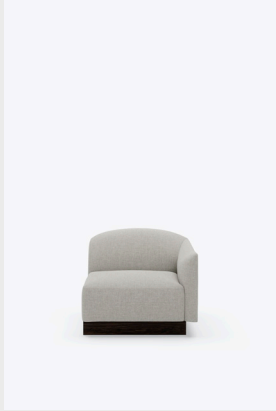

Shore Modular Sofa

A striking evolution of the Shore Lounge Series, the Shore Modular Sofa introduces a tailored modular structure, designed for versatile configurations. The gentle curve of the upper backrest echoes the movement of ocean waves, drawing the eye to the seamlessly integrated armrests. Crafted with careful attention to detail, the Shore Modular Sofa offers a sense of ease and comfort while preserving its sweeping precision.

Versions

Item No:
Variant: Center, Module 50

Item No:
Variant: End Left, Module 51

Item No:
Variant: End Right, Module 52

Item No:
Variant: Armrest Left, Module 30

Item No:
Variant: Armrest Right, Module 40