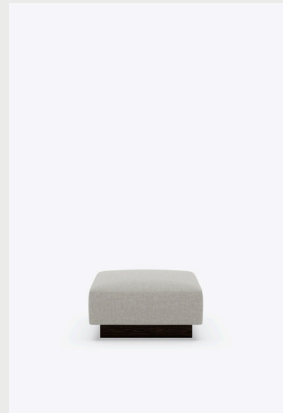

Item No:
Variant: Ottoman End Right, Module 12