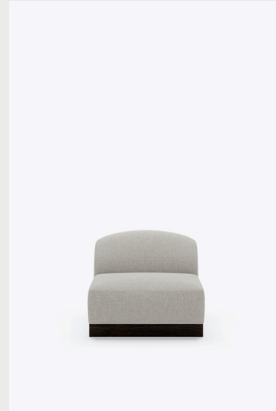

Item No:
Variant: End Right, Module 52