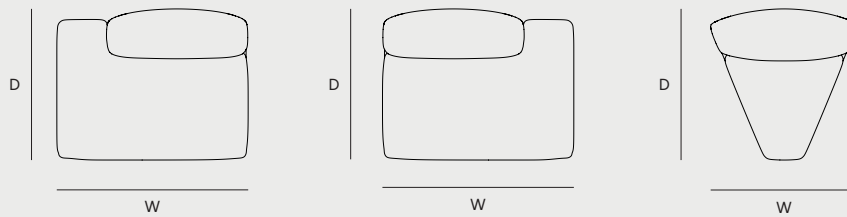

Module Overview

Module	Center, Module 50 End Left, Module 51 End Right, Module 52	Armrest Left, Module 30	Armrest Right, Module 40
Dimensions	Height: 720 mm / 28.3" Width: 860 mm / 33.9" Depth: 850 mm / 33.5" Seat Height: 400 mm / 15.7" Seat Width: 690 mm / 27.2" Seat Depth: 420 mm / 16.5"	Height: 720 mm / 28.3" Width: 860 mm / 33.9" Depth: 850 mm / 33.5" Seat Height: 400 mm / 15.7" Seat Width: 690 mm / 27.2" Seat Depth: 420 mm / 16.5"	Height: 720 mm / 28.3" Width: 860 mm / 33.9" Depth: 850 mm / 33.5" Seat Height: 400 mm / 15.7" Seat Width: 690 mm / 27.2" Seat Depth: 420 mm / 16.5"
Packaging Dimensions	Height: 750 mm / 29.5" Width: 960 mm / 37.8" Depth: 950 mm / 37.4"	Height: 750 mm / 29.5" Width: 960 mm / 37.8" Depth: 950 mm / 37.4"	Height: 750 mm / 29.5" Width: 960 mm / 37.8" Depth: 950 mm / 37.4"
Weight	35 kg / 77.2 lbs	35 kg / 77.2 lbs	35 kg / 77.2 lbs
Weight incl Packaging	37.4 kg / 82.5 lbs	37.4 kg / 82.5 lbs	37.4 kg / 82.5 lbs

Module	Open End Left, Module 31	Open End Right, Module 41	Curved Corner, Module 21
Dimensions	Height: 720 mm / 28.3" Width: 1130mm / 44.5" Depth: 850 mm / 33.5" Seat Height: 400 mm / 15.7" Seat Width: 1130 mm / 44.4" Seat Depth: 420 mm / 16.5"	Height: 720 mm / 28.3" Width: 1130mm / 44.5" Depth: 850 mm / 33.5" Seat Height: 400 mm / 15.7" Seat Width: 1130 mm / 44.4" Seat Depth: 420 mm / 16.5"	Height: 720 mm / 28.3 " Width: 850 mm / 33.5" Depth: 850 mm / 33.5" Seat Height: 400 mm / 15.7" Seat Width: 700 mm / 27.5" Seat Depth: 420 mm / 16.5"
Packaging Dimensions	Height: 750 mm / 29.5" Width: 1230 mm / 48.4" Depth: 980 mm / 38.6"	Height: 750 mm / 29.5" Width: 1230 mm / 48.4" Depth: 980 mm / 38.6"	Height: 750 mm / 29.5" Width: 940 mm / 37" Depth: 710 mm / 27.9"
Weight	35 kg / 77.2 lbs	35 kg / 77.2 lbs	36 kg / 79.4 lbs
Weight incl Packaging	36.5 kg / 80.5 lbs	36.5 kg / 80.5 lbs	38.4 kg / 84.7 lbs