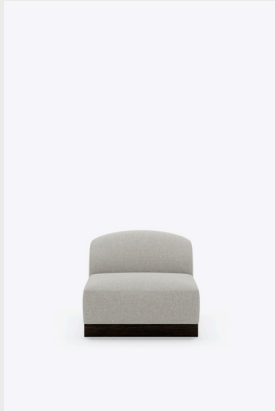

Versions

Item No:
Variant: Center, Module 50