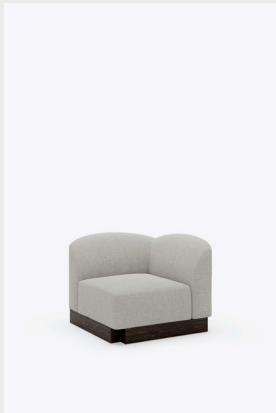

Shore Modular Sofa

A striking evolution of the Shore Lounge Series, the Shore Modular Sofa introduces a tailored modular structure, designed for versatile configurations. The gentle curve of the upper backrest echoes the movement of ocean waves, drawing the eye to the seamlessly integrated armrests. Crafted with careful attention to detail, the Shore Modular Sofa offers a sense of ease and comfort while preserving its sweeping precision.

Product highlights

- Part of a cohesive collection that includes a lounge chair, modular sofa system, modular dining sofa, and 2- and 3-seater sofas.
- Features a plinth base for effortless cleaning.
- Fully upholstered and offered in a range of fabric choices.
- Suitable for use in both public and private settings.

Versions

Item No:
Variant: Center, Module 50

Item No:
Variant: End Left, Module 51

Item No:
Variant: End Right, Module 52

Item No:
Variant: Armrest Left, Module 30

Item No:
Variant: Armrest Right, Module 40

Item No:
Variant: Open End Left, Module 31

Item No:
Variant: Open End Right, Module 41

Item No:
Variant: Curved Corner, Module 21

Item No:
Variant: Squared Corner, Module 20

Item No:
Variant: Ottoman, Module 10