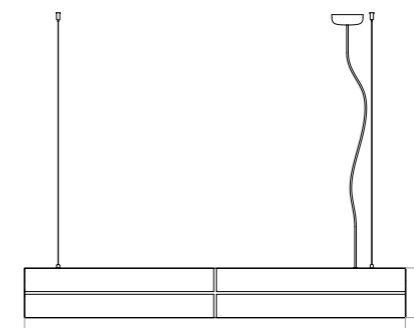

ENVIRONMENT
Indoor

LIGHT SOURCE
Replaceable LED
16 W

PACKAGING MEASUREMENTS
(H x W x D)
N / A

DIMENSIONS
H: 18 cm / 7,87"
W: 140 cm / 19,69"

LIGHT SPECIFICATION
16 W
380 lm
2700K
Ra > 80
Energy class: E

MATERIALS & MAINTENANCE
Please visit [www.audo.com](#) for materials, care and maintenance instructions.

Cord Length: 4 cm / 1,57"

PRODUCTION PROCESS
Welded steel frame with a hand-made shade

PRODUCT CARE INSTRUCTIONS
Discover our product care guide for comprehensive care instructions.

COLOUR
Raw

WARRANTY
2 Years

W: 140 cm / 55,1"

H: 18 cm / 7"

W: 18 cm / 7"

Up to 400 cm / 157,4"