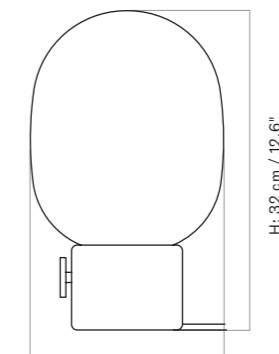

WEIGHT
2,1 kg / 5,0 lb

TECHNICAL SPECIFICATIONS

VOLTAGE
CE: V
US: V

LIGHT SOURCE &
ENERGY EFFICIENCY CLASS
G9 - 1 pc
Max 40 Watt

LIGHT SPECIFICATION
Bulb is included.

CE
3,5 W
450 lm
2700 K
Ra > 80
Energy class: G

US
3,5 W
450 lm
2700 K
Ra > 80

DIMMER
Yes, dimmer knob

CANOPY
N / A

CORD MATERIAL AND COLOUR
Textile, white, plug, white.

CORD LENGTH
200 CM / 78,7"

CLASSIFICATION
IP20, Class II

CERTIFICATIONS
CE and ETL certified, tests can be obtained upon request.

PACKAGING TYPE
Gift box

PACKAGING MEASUREMENTS
(H x W x D)
37 cm x 20,5 cm x 20,5 cm / 14,5" x 8" x 8"

MATERIALS & MAINTENANCE
Please visit [www.audo.com](#) for materials, care and maintenance instructions.

Ø: 19 cm / 7,5"