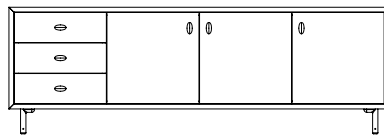

The bottom panel includes holes for cable management.

Drawer interiors are made from basswood, a blond timber with outstanding stability in varying climates, ensuring a smooth-running function. Drawers are detailed with dovetail joinery and a soft-close mechanism.

DE LA ESPADA

052 CLASSON SIDEBOARD

By Jason Miller

SIZE

W213.5 × D60 × H71 cm
W84 × D23 1/2 × H28 "

Six possible configurations:

052E

052FL