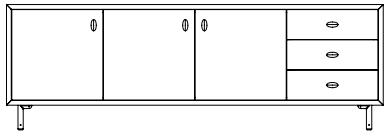

DE LA ESPADA

052 CLASSON SIDEBOARD

By Jason Miller

SIZE

W213.5 × D60 × H71 cm
W84 × D23 1/2 × H28 "

Six possible configurations:

052FR