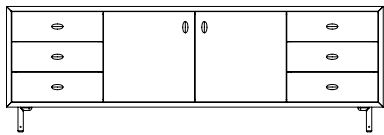

DE LA ESPADA

052 CLASSON SIDEBOARD

By Jason Miller

SIZE

W213.5 × D60 × H71 cm
W84 × D23 1/2 × H28 "

Six possible configurations:

052G