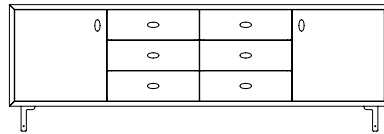

DE LA ESPADA

052 CLASSON SIDEBOARD

By Jason Miller

SIZE

W213.5 × D60 × H71 cm
W84 × D23 1/2 × H28 "

Six possible configurations:

052M