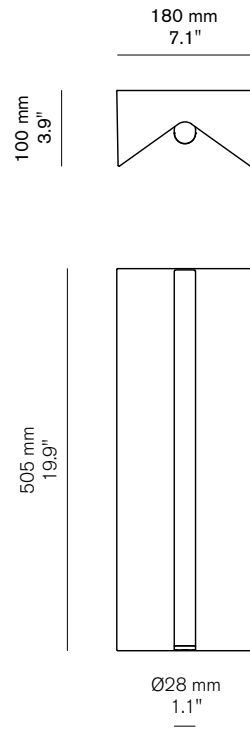

Longton Gunmetal