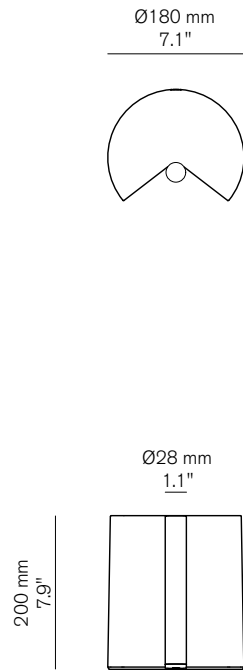

Tableton Small Aluminium