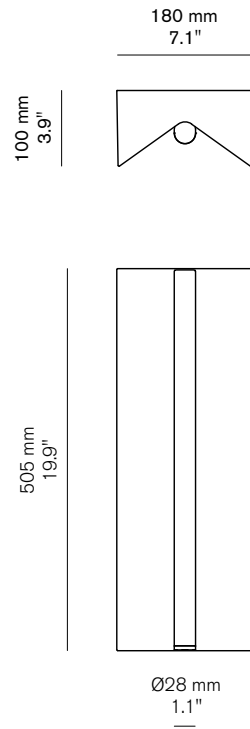

Longton Aluminium