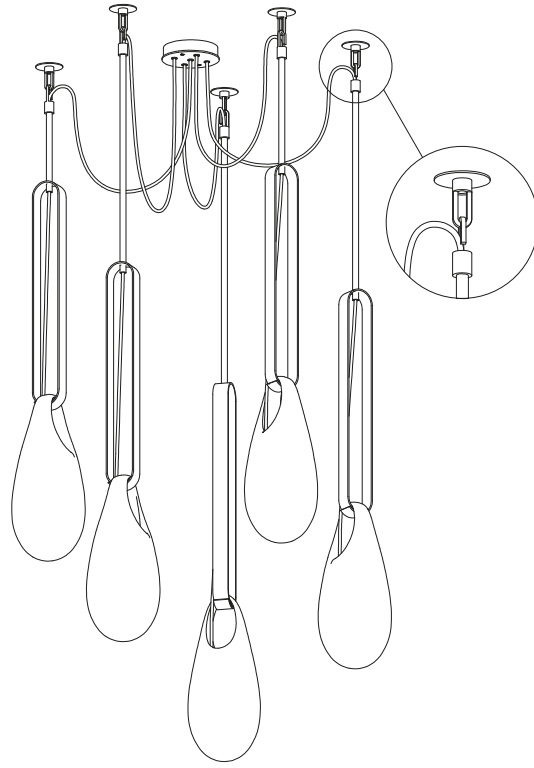

SkLO

Hook & Loop

MULTI - PENDANT CANOPY

The Hook & Loop Multi-Pendant Canopy system is designed to enable multiple stem-suspended SkLO pendants to be swagged from a single round canopy to locations independent of the canopy. Each individual pendant is swagged with a fabric-wrapped electrical cord from a hole in the canopy to a hook & loop assembly, which is fastened directly to the ceiling.

Requires a single recessed electrical box for installation

See list of compatible pendant designs on the right

The number of individual hook & loop assemblies provided corresponds to the number of holes in the canopy

Individual pendants must be ordered separately – specify the overall drop length of each individual pendant – rigid brass tube stems are not field adjustable – see individual pendant specifications for additional information

Swagged cord length of each individual pendant is field adjustable. The standard swagged cord length is 120" (3050mm) measured from the top of the stem. Longer swagged cord lengths are available at an additional cost.