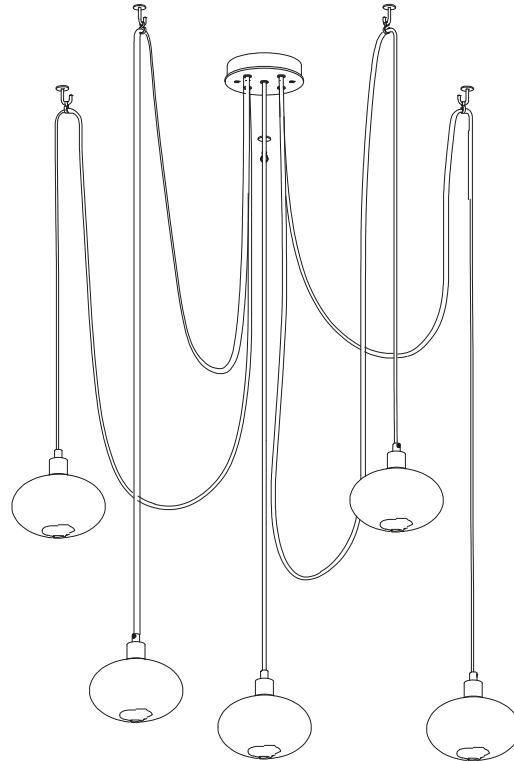

SkLO

Hook & Clasp

MULTI-PENDANT CANOPY

The Hook & Clasp Multi-Pendant Canopy system is designed to enable multiple cord-suspended SkLO pendants to be swagged from a single round canopy to locations independent of the canopy. Each individual pendant is swagged with a fabric-wrapped electrical cord from a hole in the canopy to a hook & clasp assembly, which is fastened directly to the ceiling.

Requires a single recessed electrical box for installation

See list of compatible pendant designs on the right

The number of individual hook & clasp assemblies provided corresponds to the number of holes in the canopy

MRC [-] [-]

Metal finishes

Cord colors

Compatible Products

Product Name

Drape Pendant
Fold Pendant

Hook & Clasp Multi-Pendant Canopy

- Dark Oxidized [DX]
- Brushed Brass [BB]
- Brushed Nickel [BN]
- Polished Nickel [PN]

- Black
- Blue
- Gold
- Gray

Product SKU

LT160/161/162
LT110/111/112

SkLO

Hook & Clasp

MULTI-PENDANT CANOPY

Canopy	Accommodates	Canopy Diameter	SKU	Metal Finishes Available
Hook & Clasp Canopy 2	2 pendants	5" / 127mm	MRC02 [-]	Dark Oxidized [DX] Brushed Brass [BB] Brushed Nickel [BN] Polished Nickel [PN]
Hook & Clasp Canopy 3	3 pendants		MRC03 [-]	
Hook & Clasp Canopy 4	4 pendants		MRC04 [-]	
Hook & Clasp Canopy 5	5 pendants	6" / 150mm	MRC05 [-]	
Hook & Clasp Canopy 6	6 pendants		MRC06 [-]	
Hook & Clasp Canopy 7	7 pendants		MRC07 [-]	
Hook & Clasp Canopy 8	8 pendants	12" / 305mm	MRC08 [-]	
Hook & Clasp Canopy 9	9 pendants		MRC09 [-]	
Hook & Clasp Canopy	pendants		MRC10 [-]	
Hook & Clasp Canopy	pendants	MRC12 [-]		
Hook & Clasp Canopy	pendants	MRC14 [-]		
Hook & Clasp Canopy	pendants	MRC16 [-]		
Hook & Clasp Canopy	pendants	MRC18 [-]		
Hook & Clasp Canopy	pendants	MRC20 [-]		
Hook & Clasp Canopy	pendants	MRC24 [-]		
Hook & Clasp Canopy	pendants	MRC28 [-]		