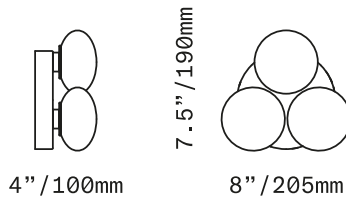

SkLO

Dot 3X

SCONCE/CEILING

Three flattened spheres of lit, handblown glass on a circular canopy. Dot 3X is minimal in form but offers a variety of color options. The three glass diffusers are available in any possible combination of 9 different opaque colors, including white! With a total depth of 4" or less, the Dot 3X is designed to meet ADA requirements in the US for commercial use in public spaces when used as a wall sconce.

Sockets 120V G9 7W Max

LED bulbs included

Requires recessed electrical box for installation

Fixture weight (approximate): 3.4lbs/1.5kg

All glass dimensions are approximate – handblown glass dimensions vary by nature and intent