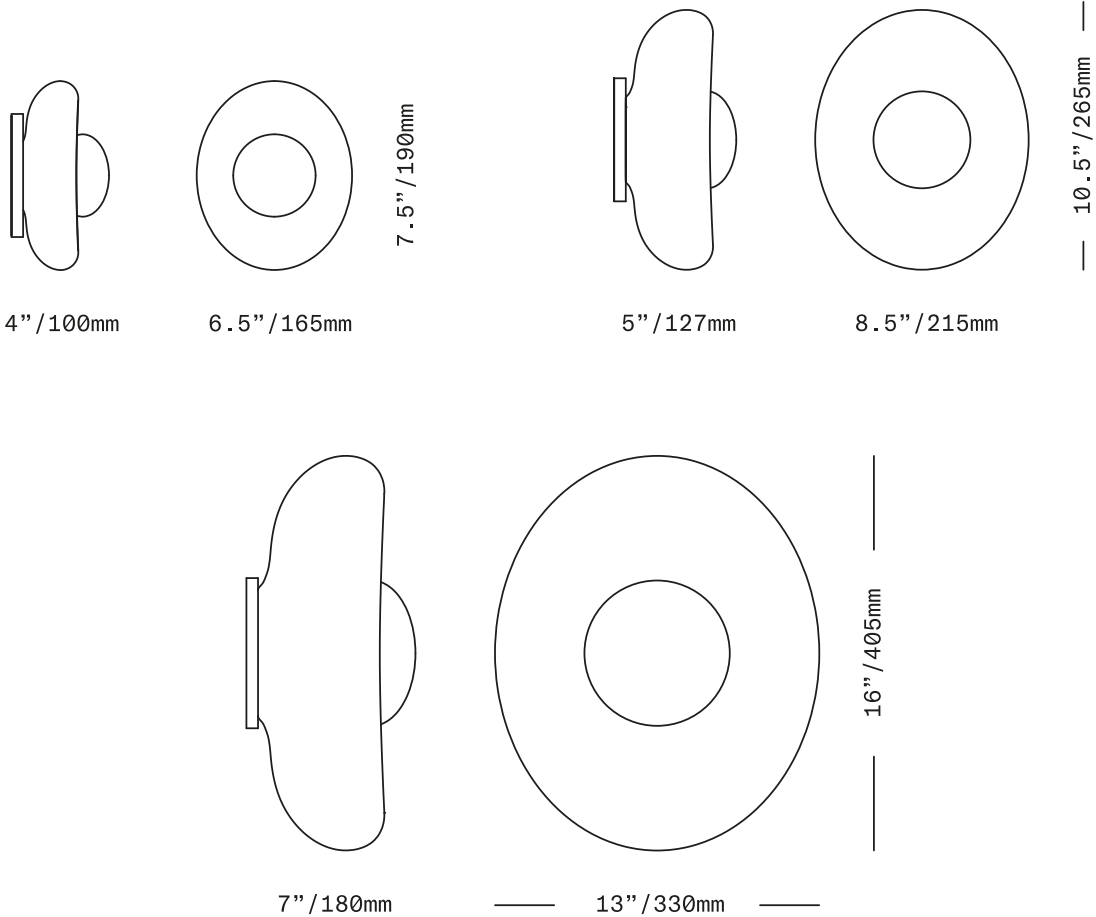

## Pillow

SCONCE/CEILING

Lit spheres of glass are nestled into a curving recess in a larger frosted pillow of glass. Each of the two shapes is available in three colors, allowing for a multitude of possible combinations. The soft organic geometry of the Pillow Sconces lends an approachable whimsy; the relationship between the smooth, smaller glass shape inside the concave, frosted outer glass adds an intriguing complexity.

UL listed suitable for dry and damp locations (US & Canada)

Socket 120V G9 7W Max

LED bulb included

Requires recessed electrical box for installation

Fixture weights (approximate): 3lbs/1.5kg (LT230)

lbs/2.5kg (LT231)

lbs/6.5kg (LT232)

All glass dimensions are approximate – handblown glass dimensions vary by nature and intent

Made in the Czech Republic

LT230 [---][--] Small  
 LT231 [---][--] Medium  
 LT232 [---][--] Large