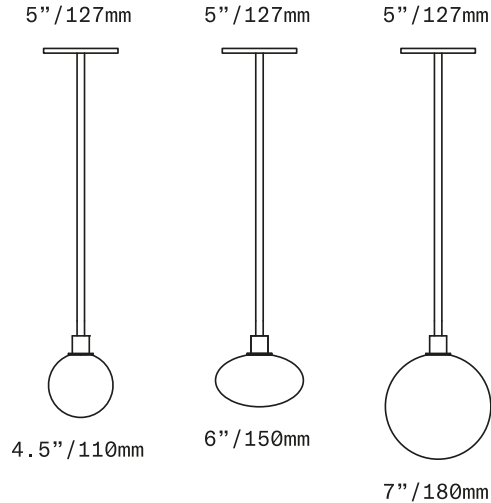

SkLO

Stem 1X

PENDANT

The Stem 1X Pendants are minimal pendants of diffusers of handblown Czech glass suspended on rigid brass stems.

The glass diffusers are available in three shapes and in both "dipped" glass, featuring the SkLO double-dipped flame-polished mouth and "textured" glass, featuring a soft, frosted finish and subtle sculpted vertical ridges.

UL listed suitable for dry and damp locations (US & Canada)

Socket 120V G9 7W Max

LED bulb included

Requires recessed electrical box for installation

Standard canopy does NOT accommodate sloped ceilings or swagging of this light. Other canopy options are available at an additional cost.

Specify overall drop length – Rigid brass tube stems are not field adjustable

Minimum overall drop length: 18"/460mm

Lengths over 49"/1240mm available at additional cost

Fixture weights (approximate): **3.5lbs/1.5kg (LT**
lbs/2.25kg (LT312)
lbs/1.5kg (LT313)

All glass dimensions are approximate – handblown glass dimensions vary by nature and intent

Made in the Czech Republic

LT310 [---][--]

4.5"/110mm sphere glass

LT312 [---][--]

7"/180mm sphere glass

LT313 [---][--]