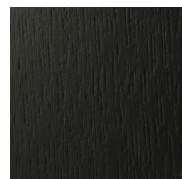

Rune Krøjgaard & Knut Benedik Humlevik — 2022

OAK FINISHES

NATURAL OAK

LIGHT SMOKED OAK

DARK SMOKED OAK

BLACK OAK

DETAIL SHOTS

BLACK OAK