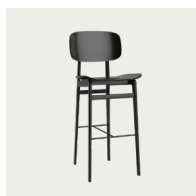

Net Weight: 8,5 kg | Gross Weight: 10,5 kg

PACKAGING DIMENSIONS

Counter

W 50 cm | D 56 cm | H 108 cm

Bar

W 50 cm | D 56 cm | H 115 cm

NY11 Counter & Bar are taller versions of the popular NY11 Chair which is inspired by traditional Danish elementary school chairs. Just like a school chair, they are both comfortable and very durable. The counter and bar editions take it to new heights.

NY11 Counter & Bar both have a frame hand-crafted from solid oak, a seat of laminated oak veneer and a steel footrest for ultimate comfort. With their sleek and sophisticated design, these bar stools are the perfect addition to any living space, bar or restaurant.