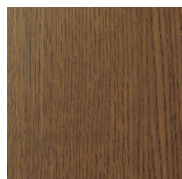

Rune Krøjgaard & Knut Benedik Humlevik — 2022

OAK FINISHES

NATURAL OAK

LIGHT SMOKED OAK

DARK SMOKED OAK

BLACK OAK

DETAIL SHOTS

BLACK OAK