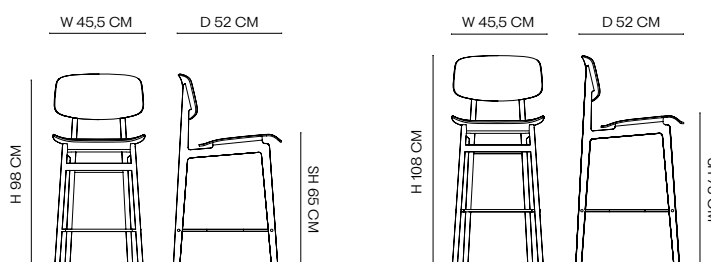

Net Weight: 8,5 kg | Gross Weight: 10,5 kg

PACKAGING DIMENSIONS

Counter

W 50 cm | D 56 cm | H 108 cm

Bar

W 50 cm | D 56 cm | H 115 cm

NY11 Counter & Bar are taller versions of the popular NY11 Chair which is inspired by traditional Danish elementary school chairs. Just like a school chair, they are both comfortable and very durable. The counter and bar editions take it to new heights.

W/O UPHOLSTERY

UPHOLSTERY

DIMENSIONS

Counter Height 65 cm

W 45,5 cm | D 52 cm | H 98 cm | SH 65 CM

Bar Height 75 cm

W 45,5 cm | D 52 cm | H 108 cm | SH 75 cm

NY11 COUNTER & BAR WITH BACKREST