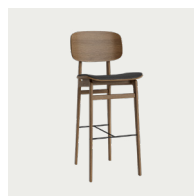

UPHOLSTERY