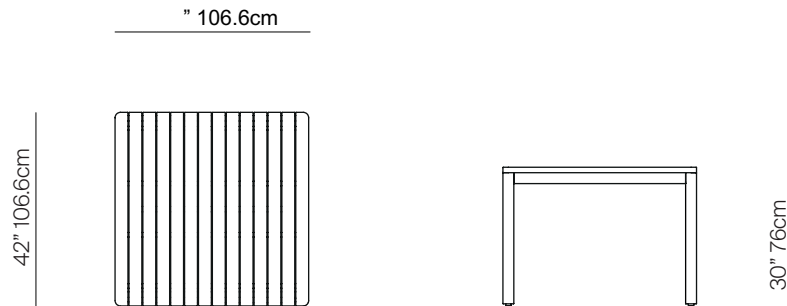

MONTAUK

by Mario Ruiz

SQ DINING TABLE 42" ALUMINIUM

SPECIFICATIONS

Width: 42" cm
Depth: 42" cm
Height: 30" 76 cm

FINISHES

MUSCADE

SPACE GREY

MATERIALS

Frame: Powder coated aluminum frame.

Furniture cover available.

ALUMINIUM

THROW PILLOWS SOLD SEPARATELY

DANAO

SQ DINING TABLE 42" ALUMINIUM

MEASURES INCH CM	OVERALL LENGTH	OVERALL WIDTH	OVERALL HEIGHT	SIZE OF BASE	OVERHANG AT ENDS	OVERHANG AT SIDES	TABLE TOP THICKNESS	APRON TO FLOOR CLEARANCE	SPACE BETWEEN LEGS AT HEAD	SPACE BETWEEN LEGS AT SIDE	SEAT UP TO
DESCRIPTION	A	B	C	D	E	F	G	H	I	J	K
SQ DINING TABLE 42" ALUMINIUM						3/4	1 1/4	31 3/4	29 1/2	37 1/4	4
SKU#										94,6	4

MEASURES INCH CM	DIAGONAL CLEARANCE	OVERALL FURNITURE WEIGHT LBS KGS	TOTAL PIECES IN A BOX	BOXED WEIGHT LBS KGS	CUBE
DESCRIPTION	L				
SQ DINING TABLE 42" ALUMINIUM					39,98
SKU#					

TRHAW PILLOWS SOLD SEPARATELY