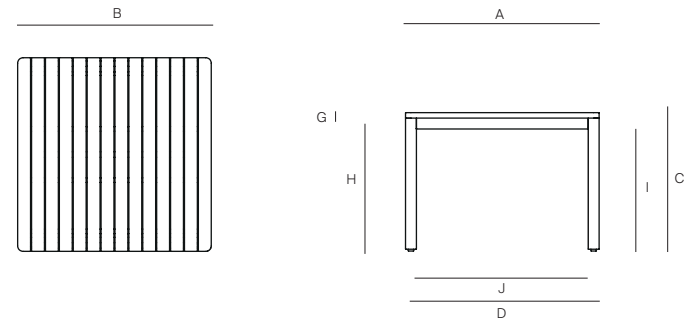

MONTAUK

by Mario Ruiz

SQ DINING TABLE 42" ALUMINIUM

SPECIFICATIONS

Width: 42" cm
Depth: 42" cm
Height: 30" 76 cm

FINISHES

MUSCADE

SPACE GREY

MATERIALS

Frame: Powder coated aluminum frame.

Furniture cover available.

ALUMINIUM

THROW PILLOWS SOLD SEPARATELY

DANAO

SQ DINING TABLE 42" ALUMINIUM

MEASURES INCH CM	OVERALL LENGTH	OVERALL WIDTH	OVERALL HEIGHT	SIZE OF BASE	OVERHANG AT ENDS	OVERHANG AT SIDES	TABLE TOP THICKNESS	APRON TO FLOOR CLEARANCE	SPACE BETWEEN LEGS AT HEAD	SPACE BETWEEN LEGS AT SIDE	SEAT UP TO
DESCRIPTION	A	B	C	D	E	F	G	H	I	J	K
SQ DINING TABLE 42" ALUMINIUM						3/4	1 1/4	31 3/4	29 1/2	37 1/4	4
SKU#										94,6	4

MEASURES INCH CM	DIAGONAL CLEARANCE	OVERALL FURNITURE WEIGHT LBS KGS	TOTAL PIECES IN A BOX	BOXED WEIGHT LBS KGS	CUBE
DESCRIPTION	L				
SQ DINING TABLE 42" ALUMINIUM					39,98
SKU#					

TRHAW PILLOWS SOLD SEPARATELY