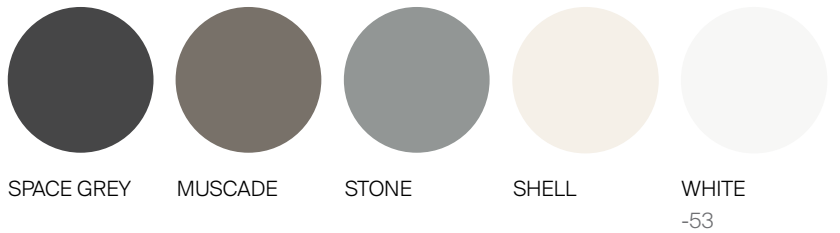

TAOS

by Mario Ruiz

BATYLINE BEACH CHAISE STACKABLE

SPECIFICATIONS

Width:	85 1/4"	cm
Depth:	32"	81.4 cm
Height:	14 1/4"	36.5 cm
Seat height:	14 1/4"	36.5 cm

MATERIALS

Frame: Powder coated aluminum

Accents: Batyline.

Furniture Cover Available.

FINISHES

ALUMINUM

BATYLINE

BATYLINE BEACH CHAISE STACKABLE

MEASURES INCH CM	OVERALL WIDTH	OVERALL DEPTH	OVERALL HEIGHT WITH CUSHIONS	OVERALL FRAME HEIGHT	ARM HEIGHT	ARM WIDTH	FOOT HEIGHT	SEAT HEIGHT WITH CUSHIONS	SEAT HEIGHT (FLOOR TO FRAME)	INSIDE SEAT WIDTH	INSIDE SEAT DEPTH
DESCRIPTION	A	B	C	D	E	F	G	H	I	J	K
BATYLINE BEACH CHAISE STACKABLE	85 1/2		14	1 1/2					14 1/4	48 1/2	28
sKU#			36.5	36.5	-	-					71.4