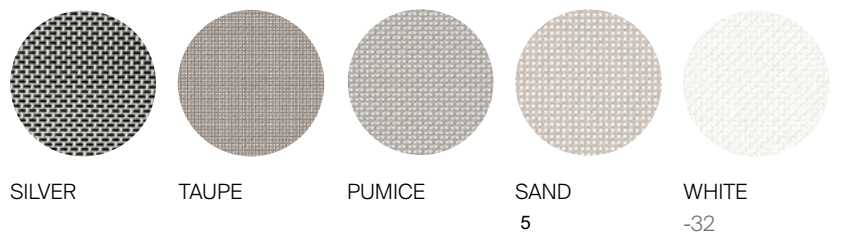

TAOS

by Mario Ruiz

BATYLINE BEACH CHAISE STACKABLE

SPECIFICATIONS

Width:	85 1/4"	cm
Depth:	32"	81.4 cm
Height:	14 1/4"	36.5 cm
Seat height:	14 1/4"	36.5 cm

MATERIALS

Frame: Powder coated aluminum

Accents: Batyline.

Furniture Cover Available.

FINISHES

ALUMINUM

BATYLINE

BATYLINE BEACH CHAISE STACKABLE

MEASURES INCH CM	OVERALL WIDTH	OVERALL DEPTH	OVERALL HEIGHT WITH CUSHIONS	OVERALL FRAME HEIGHT	ARM HEIGHT	ARM WIDTH	FOOT HEIGHT	SEAT HEIGHT WITH CUSHIONS	SEAT HEIGHT (FLOOR TO FRAME)	INSIDE SEAT WIDTH	INSIDE SEAT DEPTH
DESCRIPTION	A	B	C	D	E	F	G	H	I	J	K
BATYLINE BEACH CHAISE STACKABLE	85 1/2		14	1 1/2					14 1/4	48 1/2	28
sKU#			36.5	36.5	-	-					71.4