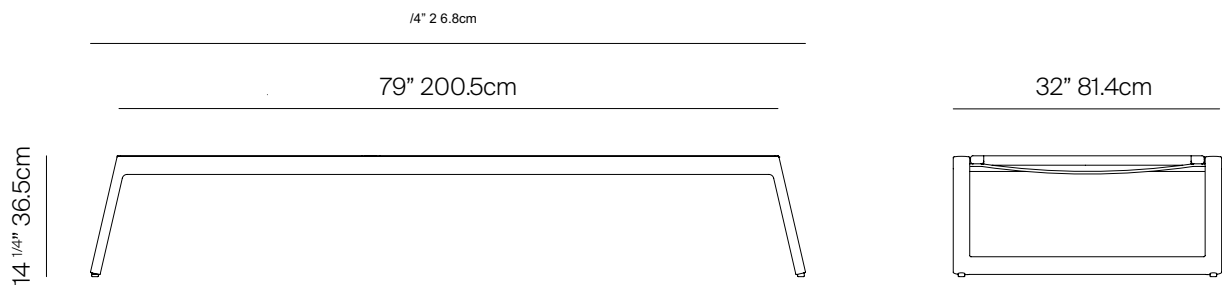

TAOS

by Mario Ruiz

BATYLINE BEACH CHAISE STACKABLE

SPECIFICATIONS

Width:	85 1/4"	cm
Depth:	32"	81.4 cm
Height:	14 1/4"	36.5 cm
Seat height:	14 1/4"	36.5 cm

MATERIALS

Frame: Powder coated aluminum

Accents: Batyline.

Furniture Cover Available.

FINISHES

ALUMINUM

BATYLINE

BATYLINE BEACH CHAISE STACKABLE

MEASURES INCH CM	OVERALL WIDTH	OVERALL DEPTH	OVERALL HEIGHT WITH CUSHIONS	OVERALL FRAME HEIGHT	ARM HEIGHT	ARM WIDTH	FOOT HEIGHT	SEAT HEIGHT WITH CUSHIONS	SEAT HEIGHT (FLOOR TO FRAME)	INSIDE SEAT WIDTH	INSIDE SEAT DEPTH
DESCRIPTION	A	B	C	D	E	F	G	H	I	J	K
BATYLINE BEACH CHAISE STACKABLE	85 1/2		14	1 1/2					14 1/4	48 1/2	28
sKU#			36.5	36.5	-	-					71.4

MEASURES INCH CM	# OF SEAT CUSHIONS	COM SEAT CUSHIONS YARDS METERS	DIAGONAL CLEARANCE	FURNITURE WEIGHT LBS KGS	TOTAL PIECES IN A BOX	BOXED WEIGHT LBS KGS	CBM
DESCRIPTION	L						
BATYLINE BEACH CHAISE STACKABLE							37.4
sKU#				26	2	56	