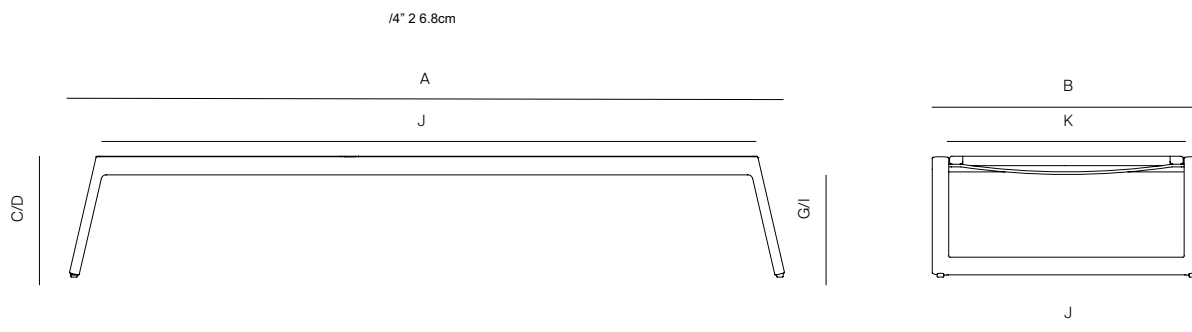

TAOS

by Mario Ruiz

BATYLINE BEACH CHAISE STACKABLE

SPECIFICATIONS

Width:	85 1/4"	cm
Depth:	32"	81.4 cm
Height:	14 1/4"	36.5 cm
Seat height:	14 1/4"	36.5 cm

MATERIALS

Frame: Powder coated aluminum

Accents: Batyline.

Furniture Cover Available.

FINISHES

ALUMINUM

BATYLINE

BATYLINE BEACH CHAISE STACKABLE

MEASURES INCH CM	OVERALL WIDTH	OVERALL DEPTH	OVERALL HEIGHT WITH CUSHIONS	OVERALL FRAME HEIGHT	ARM HEIGHT	ARM WIDTH	FOOT HEIGHT	SEAT HEIGHT WITH CUSHIONS	SEAT HEIGHT (FLOOR TO FRAME)	INSIDE SEAT WIDTH	INSIDE SEAT DEPTH
DESCRIPTION	A	B	C	D	E	F	G	H	I	J	K
BATYLINE BEACH CHAISE STACKABLE	85 1/2		14	1 1/2					14 1/4	48 1/2	28
sKU#			36.5	36.5	-	-					71.4

MEASURES INCH CM	# OF SEAT CUSHIONS	COM SEAT CUSHIONS YARDS METERS	DIAGONAL CLEARANCE	FURNITURE WEIGHT LBS KGS	TOTAL PIECES IN A BOX	BOXED WEIGHT LBS KGS	CBM
DESCRIPTION	L						
BATYLINE BEACH CHAISE STACKABLE							37.4
sKU#				26	2	56	