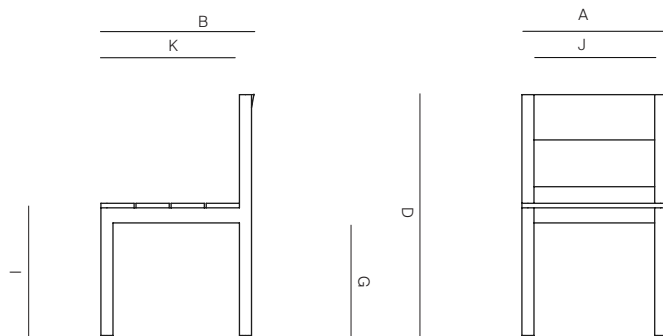

CABO

by Valerio Sommella & Simone Bonanni

DINING SIDE CHAIR

SPECIFICATIONS

Width:	19"	48 cm
Depth:	20"	50.5 cm
Height:	31 3/4"	80.5 cm
Seat height:	17 1/2"	44.5 cm

FINISHES

NATURAL
-20

TEAK

MATERIALS

Frame: Premium grade teak wood.

Furniture cover available.

THROW PILLOWS SOLD SEPARATELY

DANAO

DINING SIDE CHAIR

MEASURES INCH CM	OVERALL WIDTH	OVERALL DEPTH	OVERALL HEIGHT WITH CUSHIONS	OVERALL FRAME HEIGHT	ARM HEIGHT	ARM WIDTH	FOOT HEIGHT	SEAT HEIGHT WITH CUSHIONS	FRAME SEAT HEIGHT (FLOOR TO FRAME)	INSIDE SEAT WIDTH	INSIDE SEAT DEPTH
DESCRIPTION	A	B	C	D	E	F	G	H	I	J	K
DINING SIDE CHAIR				/	-	-	15	-	17 1/2	15 3/4	18
SKU#			-	80.5	-	-	3				

MEASURES INCH CM	# OF BACK CUSHIONS	# OF SEAT CUSHIONS	COM YARDS METERS	DIAGONAL CLEARANCE	FURNITURE WEIGHT LBS KGS	TOTAL PIECES IN A BOX	BOXED WEIGHT LBS KGS	CUBE
DESCRIPTION	L							
DINING SIDE CHAIR				/	28.44	1	40.57	9.44
SKU#								