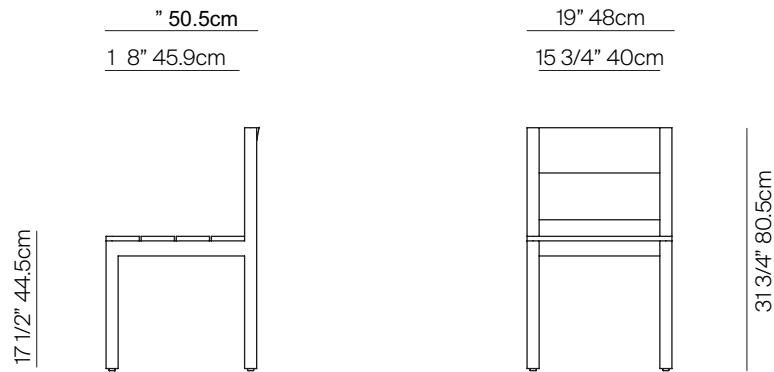

CABO

by Valerio Sommella & Simone Bonanni

DINING SIDE CHAIR

SPECIFICATIONS

Width:	19"	48 cm
Depth:	20"	50.5 cm
Height:	31 3/4"	80.5 cm
Seat height:	17 1/2"	44.5 cm

FINISHES

NATURAL
-20

TEAK

MATERIALS

Frame: Premium grade teak wood.

Furniture cover available.

THROW PILLOWS SOLD SEPARATELY

DANAO

DINING SIDE CHAIR

MEASURES INCH CM	OVERALL WIDTH	OVERALL DEPTH	OVERALL HEIGHT WITH CUSHIONS	OVERALL FRAME HEIGHT	ARM HEIGHT	ARM WIDTH	FOOT HEIGHT	SEAT HEIGHT WITH CUSHIONS	FRAME SEAT HEIGHT (FLOOR TO FRAME)	INSIDE SEAT WIDTH	INSIDE SEAT DEPTH
DESCRIPTION	A	B	C	D	E	F	G	H	I	J	K
DINING SIDE CHAIR				/	-	-	15	-	17 1/2	15 3/4	18
SKU#			-	80.5	-	-	3				

MEASURES INCH CM	# OF BACK CUSHIONS	# OF SEAT CUSHIONS	COM YARDS METERS	DIAGONAL CLEARANCE	FURNITURE WEIGHT LBS KGS	TOTAL PIECES IN A BOX	BOXED WEIGHT LBS KGS	CUBE
DESCRIPTION	L							
DINING SIDE CHAIR				/	28.44	1	40.57	9.44
SKU#								