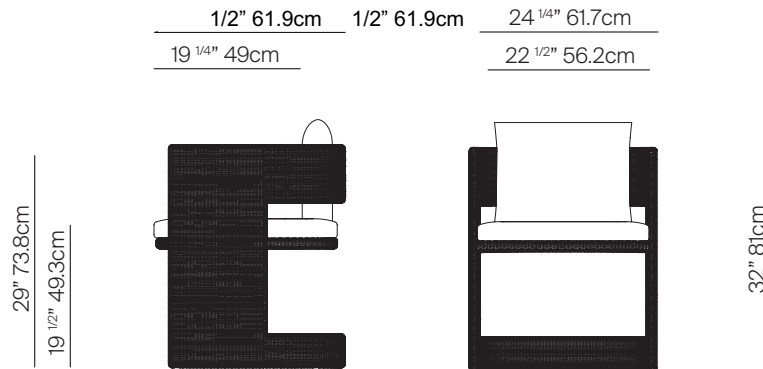

LAUREL

by Valerio Sommella & Simone Bonanni

DINING CHAIR

SPECIFICATIONS

Width:	24 1/4"	61.7 cm
Depth:	24 1/2"	61.9 cm
Height:	32"	81 cm
Seat height:	17"	43.2 cm
Seat height *with optional cushion	19 1/2"	49.3 cm

COM:

COM based on 54" wide no repeat fabric.

MATERIALS

Weave: Synthetic all-weather weave.

Cushion foam: Made of HR (high resiliency) foam with Dacron wrap incased in a nonwoven UV stabilized waterproof sonic welded fabric.

DINING CHAIR

MEASURES INCH CM	OVERALL WIDTH	OVERALL DEPTH	OVERALL HEIGHT WITH CUSHIONS	OVERALL FRAME HEIGHT	ARM HEIGHT	ARM WIDTH	FOOT HEIGHT	SEAT HEIGHT WITH CUSHIONS	FRAME SEAT HEIGHT (FLOOR TO FRAME)	INSIDE SEAT WIDTH	INSIDE SEAT DEPTH
DESCRIPTION	A	B	C	D	E	F	G	H	I	J	K
DINING CHAIR	24 1/4	4 1/2					12	19 1/2		12	19 1/4
SKU#		61.9	81	73.8							

MEASURES INCH CM	# OF BACK CUSHIONS	# OF SEAT CUSHIONS	COM YARDS METERS	DIAGONAL CLEARANCE	FURNITURE WEIGHT LBS KGS	TOTAL PIECES IN A BOX	BOXED WEIGHT LBS KGS	CUBE
DESCRIPTION	L							
DINING CHAIR				1	2701	1	36.93	16.12
SKU#							.75	