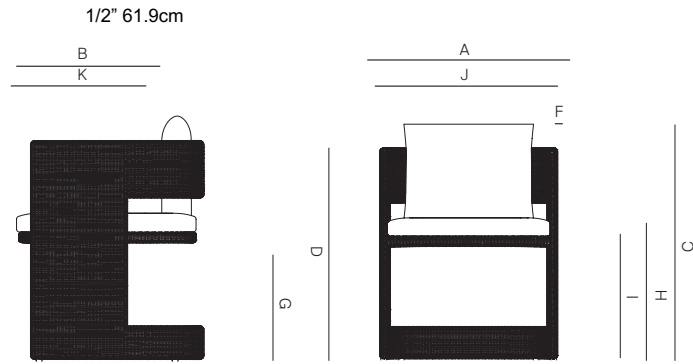

LAUREL

by Valerio Sommella & Simone Bonanni

DINING CHAIR

SPECIFICATIONS

Width:	24 1/4"	61.7 cm
Depth:	24 1/2"	61.9 cm
Height:	32"	81 cm
Seat height:	17"	43.2 cm
Seat height *with optional cushion	19 1/2"	49.3 cm

DINING CHAIR

MEASURES INCH CM	OVERALL WIDTH	OVERALL DEPTH	OVERALL HEIGHT WITH CUSHIONS	OVERALL FRAME HEIGHT	ARM HEIGHT	ARM WIDTH	FOOT HEIGHT	SEAT HEIGHT WITH CUSHIONS	FRAME SEAT HEIGHT (FLOOR TO FRAME)	INSIDE SEAT WIDTH	INSIDE SEAT DEPTH
DESCRIPTION	A	B	C	D	E	F	G	H	I	J	K
DINING CHAIR	24 1/4	4 1/2					12	19 1/2		12	19 1/4
SKU#		61.9	81	73.8							

MEASURES INCH CM	# OF BACK CUSHIONS	# OF SEAT CUSHIONS	COM YARDS METERS	DIAGONAL CLEARANCE	FURNITURE WEIGHT LBS KGS	TOTAL PIECES IN A BOX	BOXED WEIGHT LBS KGS	CUBE
DESCRIPTION	L							
DINING CHAIR				1	2701	1	36.93	16.12
SKU#							.75	