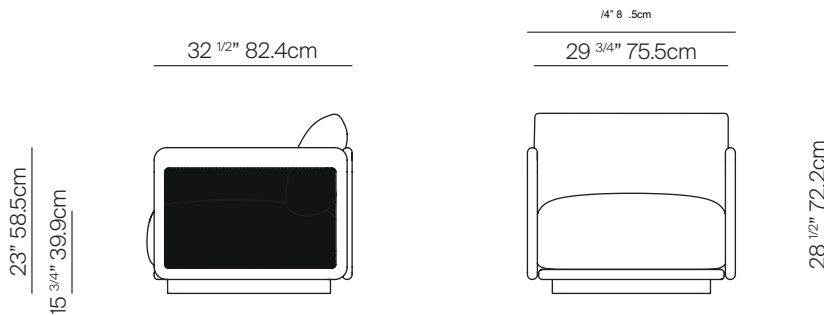

DOCK

by Claudio Bellini

LOUNGE CHAIR

SPECIFICATIONS

Width:	32 3/4"	83.5 cm
Depth:	31 1/4"	79.5 cm
Height:	28"	71.1 cm
Seat height:	14 1/4"	36.1 cm
COM:	3.5 yds	

COM based on 54" wide no repeat fabric.

MATERIALS

Furniture cover available.

FINISHES

NATURAL
-20

TEAK

TRHROW PILLOWS SOLD SEPARATELY

DANAO

LOUNGE CHAIR

MEASURES INCH CM	OVERALL WIDTH	OVERALL DEPTH	OVERALL HEIGHT WITH CUSHIONS	OVERALL FRAME HEIGHT	ARM HEIGHT	ARM WIDTH	FOOT HEIGHT	SEAT HEIGHT WITH CUSHIONS	FRAME SEAT HEIGHT (FLOOR TO FRAME)	INSIDE SEAT WIDTH	INSIDE SEAT DEPTH
DESCRIPTION	A	B	C	D	E	F	G	H	I	J	K
SWIVEL LOUNGE CHAIR	32 3/4	31 1/2				12	21 1/4	14 1/4	3 3/4	29 3/4	21
SKU#						4	5.4	36.1	9.4		

MEASURES INCH CM	# OF BACK CUSHIONS	# OF SEAT CUSHIONS	COM YARDS METERS	DIAGONAL CLEARANCE	FURNITURE WEIGHT LBS KGS	TOTAL PIECES IN A BOX	BOXED WEIGHT LBS KGS	CUBE
DESCRIPTION	L							
LOUNGE CHAIR						1	66.36	18.44
SKU#	8.							