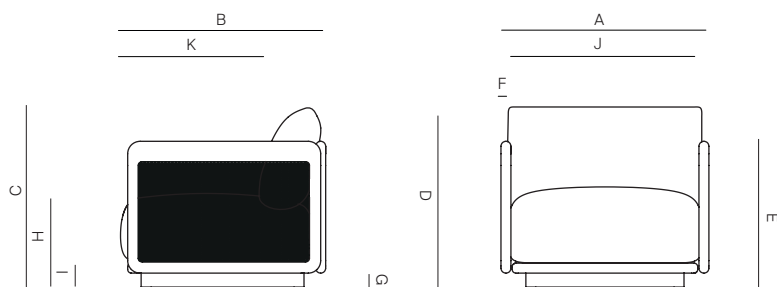

DOCK

by Claudio Bellini

LOUNGE CHAIR

SPECIFICATIONS

Width:	32 3/4"	83.5 cm
Depth:	31 1/4"	79.5 cm
Height:	28"	71.1 cm
Seat height:	14 1/4"	36.1 cm
COM:	3.5 yds	

COM based on 54" wide no repeat fabric.

MATERIALS

Furniture cover available.

FINISHES

NATURAL
-20

TEAK

TRHROW PILLOWS SOLD SEPARATELY

DANAO

LOUNGE CHAIR

MEASURES INCH CM	OVERALL WIDTH	OVERALL DEPTH	OVERALL HEIGHT WITH CUSHIONS	OVERALL FRAME HEIGHT	ARM HEIGHT	ARM WIDTH	FOOT HEIGHT	SEAT HEIGHT WITH CUSHIONS	FRAME SEAT HEIGHT (FLOOR TO FRAME)	INSIDE SEAT WIDTH	INSIDE SEAT DEPTH
DESCRIPTION	A	B	C	D	E	F	G	H	I	J	K
SWIVEL LOUNGE CHAIR	32 3/4	31 1/2				12	21 1/4	14 1/4	3 3/4	29 3/4	21
SKU#						4	5.4	36.1	9.4		

MEASURES INCH CM	# OF BACK CUSHIONS	# OF SEAT CUSHIONS	COM YARDS METERS	DIAGONAL CLEARANCE	FURNITURE WEIGHT LBS KGS	TOTAL PIECES IN A BOX	BOXED WEIGHT LBS KGS	CUBE
DESCRIPTION	L							
LOUNGE CHAIR						1	66.36	18.44
SKU#	8.							