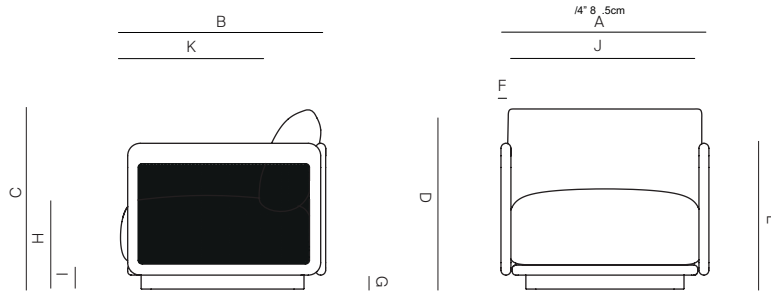

### SPECIFICATIONS

|              |         |         |
|--------------|---------|---------|
| Width:       | 32 3/4" | 83.5 cm |
| Depth:       | 31 1/4" | 79.5 cm |
| Height:      | 28"     | 71.1 cm |
| Seat height: | 14 1/4" | 36.1 cm |
| COM:         | 3.5 yds |         |

# DANAO

SWIVEL LOUNGE CHAIR

| MEASURES<br>INCH<br>CM | OVERALL<br>WIDTH | OVERALL<br>DEPTH | OVERALL<br>HEIGHT WITH<br>CUSHIONS | OVERALL<br>FRAME<br>HEIGHT | ARM<br>HEIGHT | ARM<br>WIDTH | FOOT<br>HEIGHT | SEAT HEIGHT<br>WITH<br>CUSHIONS | FRAME SEAT<br>HEIGHT<br>(FLOOR TO<br>FRAME) | INSIDE SEAT<br>WIDTH | INSIDE SEAT<br>DEPTH |
|------------------------|------------------|------------------|------------------------------------|----------------------------|---------------|--------------|----------------|---------------------------------|---|----------------------|----------------------|
| DESCRIPTION            | A                | B                | C                                  | D                          | E             | F            | G              | H                               | I   | J                    | K                    |
| SWIVEL LOUNGE CHAIR    | 32 3/4           | 31 1/2           |                                    |                            |               | 12           | 21 1/4         | 14 1/4                          | 3 3/4                                       | 29 3/4               | 21                   |
| SKU#                   |                  |                  |                                    |                            |               | 4            | 5.4            | 36.1                            | 9.4   |                      |                      |