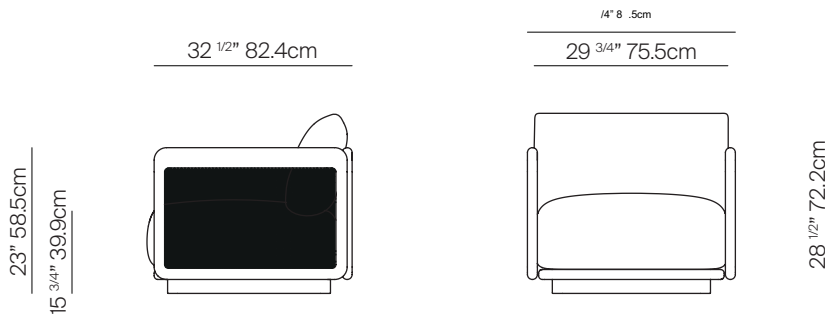

### SPECIFICATIONS

|              |         |         |
|--------------|---------|---------|
| Width:       | 32 3/4" | 83.5 cm |
| Depth:       | 31 1/4" | 79.5 cm |
| Height:      | 28"     | 71.1 cm |
| Seat height: | 14 1/4" | 36.1 cm |
| COM:         | 3.5 yds |         |

# DANAO

SWIVEL LOUNGE CHAIR

| MEASURES<br>INCH<br>CM | OVERALL<br>WIDTH | OVERALL<br>DEPTH | OVERALL<br>HEIGHT WITH<br>CUSHIONS | OVERALL<br>FRAME<br>HEIGHT | ARM<br>HEIGHT | ARM<br>WIDTH | FOOT<br>HEIGHT | SEAT HEIGHT<br>WITH<br>CUSHIONS | FRAME SEAT<br>HEIGHT<br>(FLOOR TO<br>FRAME) | INSIDE SEAT<br>WIDTH | INSIDE SEAT<br>DEPTH |
|------------------------|------------------|------------------|------------------------------------|----------------------------|---------------|--------------|----------------|---------------------------------|---|----------------------|----------------------|
| DESCRIPTION            | A                | B                | C                                  | D                          | E             | F            | G              | H                               | I   | J                    | K                    |
| SWIVEL LOUNGE CHAIR    | 32 3/4           | 31 1/2           |                                    |                            |               | 12           | 21 1/4         | 14 1/4                          | 3 3/4                                       | 29 3/4               | 21                   |
| SKU#                   |                  |                  |                                    |                            |               | 4            | 5.4            | 36.1                            | 9.4   |                      |                      |