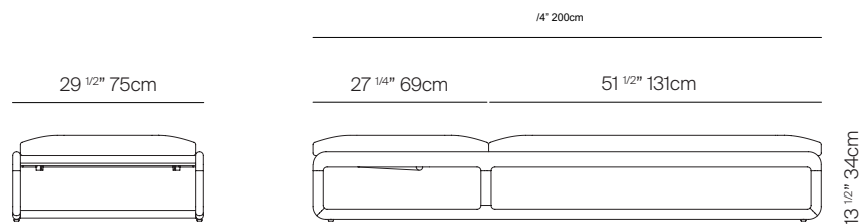

DOCK

by Claudio Bellini

CHAISE

SPECIFICATIONS

Width:	78 3/4"	200 cm
Depth:	29 1/2"	75 cm
Height:	13 1/2"	34 cm
Seat height:	13 1/2"	34 cm

COM: 4 yds

MATERIALS

Frame: Premium grade teak wood.

MEASURES INCH CM	OVERALL WIDTH	OVERALL DEPTH	OVERALL HEIGHT WITH CUSHIONS	OVERALL FRAME HEIGHT	ARM HEIGHT	ARM WIDTH	FOOT HEIGHT	SEAT HEIGHT WITH CUSHIONS	FRAME SEAT HEIGHT (FLOOR TO FRAME)	INSIDE SEAT WIDTH	INSIDE SEAT DEPTH
DESCRIPTION	A	B	C	D	E	F	G	H	I	J	K
CHAISE	78 3/4	29 1/2	13 1/2	10 3/4				12	10 1/4	78 3/4	27 1/4
SKU#			34	27.5			-	34			

MEASURES INCH CM	# OF BACK CUSHIONS	# OF SEAT CUSHIONS	COM YARDS METERS	DIAGONAL CLEARANCE	FURNITURE WEIGHT LBS KGS	TOTAL PIECES IN A BOX	BOXED WEIGHT LBS KGS	CUBE
DESCRIPTION	L							
CHAISE								
SKU#								