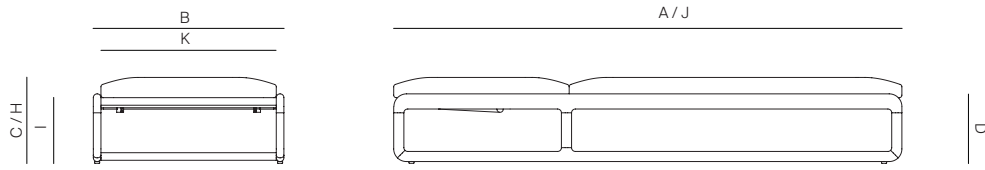

DOCK

by Claudio Bellini

CHAISE

SPECIFICATIONS

Width:	78 3/4"	200 cm
Depth:	29 1/2"	75 cm
Height:	13 1/2"	34 cm
Seat height:	13 1/2"	34 cm

COM: 4 yds

MATERIALS

Frame: Premium grade teak wood.

MEASURES INCH CM	OVERALL WIDTH	OVERALL DEPTH	OVERALL HEIGHT WITH CUSHIONS	OVERALL FRAME HEIGHT	ARM HEIGHT	ARM WIDTH	FOOT HEIGHT	SEAT HEIGHT WITH CUSHIONS	FRAME SEAT HEIGHT (FLOOR TO FRAME)	INSIDE SEAT WIDTH	INSIDE SEAT DEPTH
DESCRIPTION	A	B	C	D	E	F	G	H	I	J	K
CHAISE	78 3/4	29 1/2	13 1/2	10 3/4				12	10 1/4	78 3/4	27 1/4
SKU#			34	27.5			-	34			