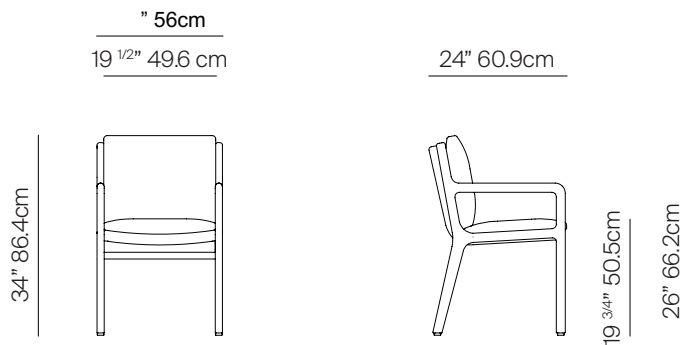

MORELLINO

by Toan Nguyen

DINING ARMCHAIR

SPECIFICATIONS

Width:	22"	56 cm
Depth:	24"	60.9 cm
Height:	34"	86.4 cm
Seat height:	19 3/4"	50.5 cm
COM:	1.75 yds	

COM based on 54" wide no repeat fabric.

MATERIALS

Frame: Premium grade teak wood.

DINING ARMCHAIR

MEASURES INCH CM	OVERALL WIDTH	OVERALL DEPTH	OVERALL HEIGHT WITH CUSHIONS	OVERALL FRAME HEIGHT	ARM HEIGHT	ARM WIDTH	FOOT HEIGHT	SEAT HEIGHT WITH CUSHIONS	FRAME SEAT HEIGHT (FLOOR TO FRAME)	INSIDE SEAT WIDTH	INSIDE SEAT DEPTH
DESCRIPTION	A	B	C	D	E	F	G	H	I	J	K
DINING ARMCHAIR						1 1/2		4	17 1/4	19 1/2	18
SKU#			86.4	83.8	66					49.6	46

MEASURES INCH CM	# OF BACK CUSHIONS	# OF SEAT CUSHIONS	COM YARDS METERS	DIAGONAL CLEARANCE	FURNITURE WEIGHT LBS KGS	TOTAL PIECES IN A BOX	BOXED WEIGHT LBS KGS	CUBE
DESCRIPTION	L							
DINING ARMCHAIR						2	63.05	13.53
SKU#					9.2	2	28.6	