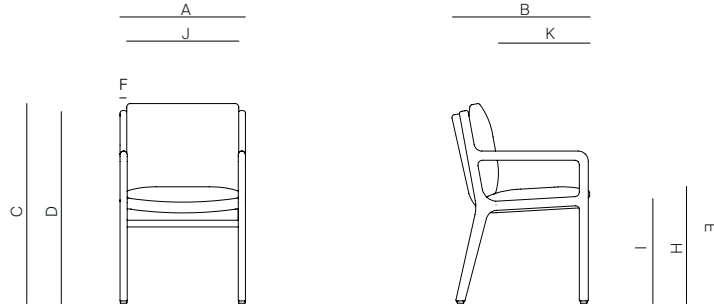

MORELLINO

by Toan Nguyen

DINING ARMCHAIR

SPECIFICATIONS

Width:	22"	56 cm
Depth:	24"	60.9 cm
Height:	34"	86.4 cm
Seat height:	19 3/4"	50.5 cm
COM:	1.75 yds	

COM based on 54" wide no repeat fabric.

MATERIALS

Frame: Premium grade teak wood.

DINING ARMCHAIR

MEASURES INCH CM	OVERALL WIDTH	OVERALL DEPTH	OVERALL HEIGHT WITH CUSHIONS	OVERALL FRAME HEIGHT	ARM HEIGHT	ARM WIDTH	FOOT HEIGHT	SEAT HEIGHT WITH CUSHIONS	FRAME SEAT HEIGHT (FLOOR TO FRAME)	INSIDE SEAT WIDTH	INSIDE SEAT DEPTH
DESCRIPTION	A	B	C	D	E	F	G	H	I	J	K
DINING ARMCHAIR						1 1/2		4	17 1/4	19 1/2	18
SKU#			86.4	83.8	66					49.6	46

MEASURES INCH CM	# OF BACK CUSHIONS	# OF SEAT CUSHIONS	COM YARDS METERS	DIAGONAL CLEARANCE	FURNITURE WEIGHT LBS KGS	TOTAL PIECES IN A BOX	BOXED WEIGHT LBS KGS	CUBE
DESCRIPTION	L							
DINING ARMCHAIR						2	63.05	13.53
SKU#					9.2	2	28.6	