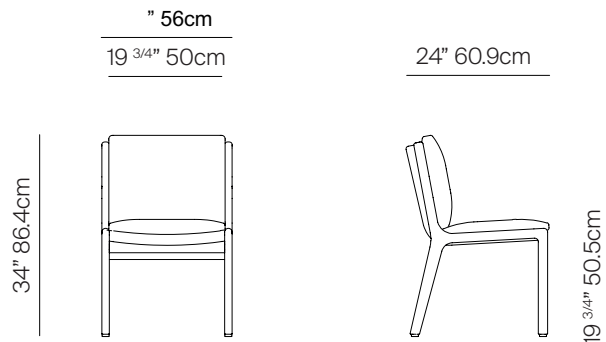

## DINING SIDE CHAIR

### SPECIFICATIONS

Width:	22"	56 cm
Depth:	24"	60.9 cm
Height:	34"	86.4 cm
Seat height:	19 3/4"	50.5 cm
COM:	1.75 yds	

COM based on 54" wide no repeat fabric.

# DANAO

**DINING SIDE CHAIR**

MEASURES INCH CM	OVERALL WIDTH	OVERALL DEPTH	OVERALL HEIGHT WITH CUSHIONS	OVERALL FRAME HEIGHT	ARM HEIGHT	ARM WIDTH	FOOT HEIGHT	SEAT HEIGHT WITH CUSHIONS	FRAME SEAT HEIGHT (FLOOR TO FRAME)	INSIDE SEAT WIDTH	INSIDE SEAT DEPTH
DESCRIPTION	A	B	C	D	E	F	G	H	I	J	K
DINING SIDE CHAIR								14	17 1/4	19 1/2	18
SKU#			86.4	83.8	-						46

MEASURES INCH CM	# OF BACK CUSHIONS	# OF SEAT CUSHIONS	COM YARDS METERS	DIAGONAL CLEARANCE	FURNITURE WEIGHT LBS KGS	TOTAL PIECES IN A BOX	BOXED WEIGHT LBS KGS	CUBE
DESCRIPTION	L							
DINING SIDE CHAIR						2	59.97	10.74
SKU#					8.2	2	27.20	