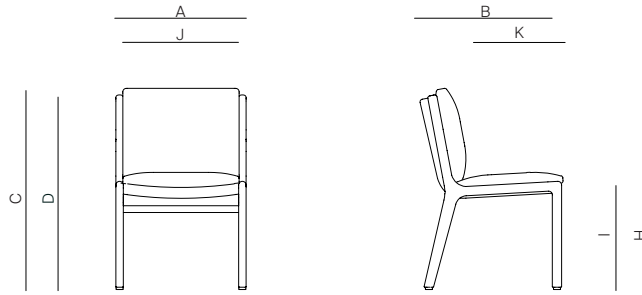

### SPECIFICATIONS

Width:	22"	56 cm
Depth:	24"	60.9 cm
Height:	34"	86.4 cm
Seat height:	19 3/4"	50.5 cm
COM:	1.75 yds	

COM based on 54" wide no repeat fabric.

# DANAO

**DINING SIDE CHAIR**

MEASURES INCH CM	OVERALL WIDTH	OVERALL DEPTH	OVERALL HEIGHT WITH CUSHIONS	OVERALL FRAME HEIGHT	ARM HEIGHT	ARM WIDTH	FOOT HEIGHT	SEAT HEIGHT WITH CUSHIONS	FRAME SEAT HEIGHT (FLOOR TO FRAME)	INSIDE SEAT WIDTH	INSIDE SEAT DEPTH
DESCRIPTION	A	B	C	D	E	F	G	H	I	J	K
DINING SIDE CHAIR								14	17 1/4	19 1/2	18
SKU#			86.4	83.8	-						46

MEASURES INCH CM	# OF BACK CUSHIONS	# OF SEAT CUSHIONS	COM YARDS METERS	DIAGONAL CLEARANCE	FURNITURE WEIGHT LBS KGS	TOTAL PIECES IN A BOX	BOXED WEIGHT LBS KGS	CUBE
DESCRIPTION	L							
DINING SIDE CHAIR						2	59.97	10.74
SKU#					8.2	2	27.20	