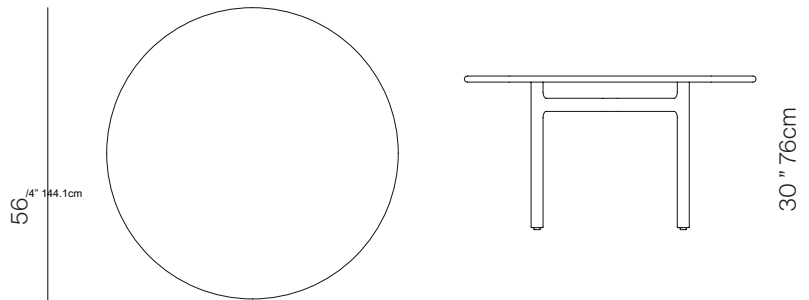

MORELLINO

by Toan Nguyen

56"RD DINING TABLE STONE

SPECIFICATIONS

Width:	56 3/4"	cm
Depth:	56 3/4"	cm
Height:	30"	76 cm

MATERIALS

Frame: Premium grade teak wood.

Table top: Natural stone

56"RD DINING TABLE STONE

MEASURES INCH CM	OVERALL LENGTH	OVERALL WIDTH	OVERALL HEIGHT	DIAMETER	SIZE OF BASE	OVERHANG AT ENDS	OVERHANG AT SIDES	TABLE TOP THICKNESS	APRON TO FLOOR CLEARANCE	SPACE BETWEEN LEGS AT HEAD
DESCRIPTION	A	B	C	D	E	F	G	H	I	J
56"RD DINING TABLE STONE				4	42 3/4	6 1/4	6 1/4	1 1/4	28 3/4	27 1/4
SKU#				144.1	108.7	15.9	15			

MEASURES INCH CM	SPACE BETWEEN LEGS AT SIDE	SEAT UP TO (APROX. 20"W CHAIRS SPACED 2" APART)	DIAGONAL CLEARANCE	OVERAL FURNITURE WEIGHT LBS KGS	TOTAL PIECES IN A BOX	BOXED WEIGHT LBS KGS	CUBE
DESCRIPTION	K						
56"RD DINING TABLE STONE	27 1/2					61.5	29.7
SKU#							