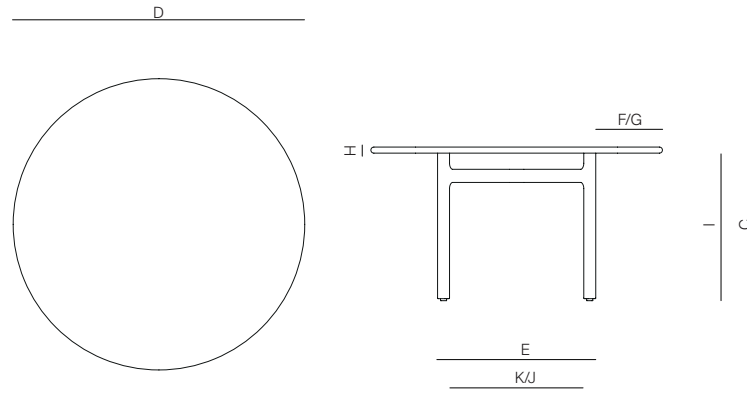

MORELLINO

by Toan Nguyen

56"RD DINING TABLE STONE

SPECIFICATIONS

Width:	56 3/4"	cm
Depth:	56 3/4"	cm
Height:	30"	76 cm

MATERIALS

Frame: Premium grade teak wood.

Table top: Natural stone

56"RD DINING TABLE STONE

MEASURES INCH CM	OVERALL LENGTH	OVERALL WIDTH	OVERALL HEIGHT	DIAMETER	SIZE OF BASE	OVERHANG AT ENDS	OVERHANG AT SIDES	TABLE TOP THICKNESS	APRON TO FLOOR CLEARANCE	SPACE BETWEEN LEGS AT HEAD
DESCRIPTION	A	B	C	D	E	F	G	H	I	J
56"RD DINING TABLE STONE				4	42 3/4	6 1/4	6 1/4	1 1/4	28 3/4	27 1/4
SKU#				144.1	108.7	15.9	15			

MEASURES INCH CM	SPACE BETWEEN LEGS AT SIDE	SEAT UP TO (APROX. 20"W CHAIRS SPACED 2" APART)	DIAGONAL CLEARANCE	OVERAL FURNITURE WEIGHT LBS KGS	TOTAL PIECES IN A BOX	BOXED WEIGHT LBS KGS	CUBE
DESCRIPTION	K						
56"RD DINING TABLE STONE	27 1/2					61.5	29.7
SKU#							