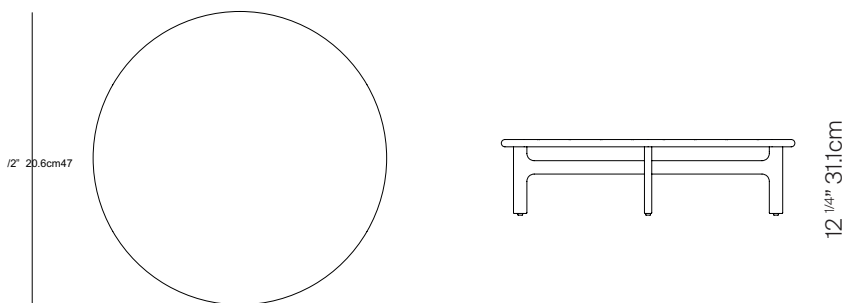

### SPECIFICATIONS

Width: 47 1/2" cm  
Depth: 47 1/2" cm  
Height: 12 1/4" 31.1 cm

# DANAO

**47"RD COFFEE TABLE STONE**

MEASURES INCH CM	OVERALL LENGTH	OVERALL WIDTH	OVERALL HEIGHT	DIAMETER	SIZE OF BASE	OVERHANG AT ENDS	OVERHANG AT SIDES	TABLE TOP THICKNESS	APRON TO FLOOR CLEARANCE	SPACE BETWEEN LEGS AT HEAD
DESCRIPTION	A	B	C	D	E	F	G	H	I	J
47"RD COFFEE TABLE STONE			4	47 1/2	43 1/2	2 3/4	2 3/4	1 1/2		4
SKU#				120.6	110.5	7				

MEASURES INCH CM	SPACE BETWEEN LEGS AT SIDE	SEAT UP TO (APROX. 20"W CHAIRS SPACED 2" APART)	DIAGONAL CLEARANCE	OVERAL FURNITURE WEIGHT LBS KGS	TOTAL PIECES IN A BOX	BOXED WEIGHT LBS KGS	CUBE
DESCRIPTION	K						
47"RD COFFEE TABLE STONE	39 1/2		1	65.6	1	88.2	24
SKU#						40.01	