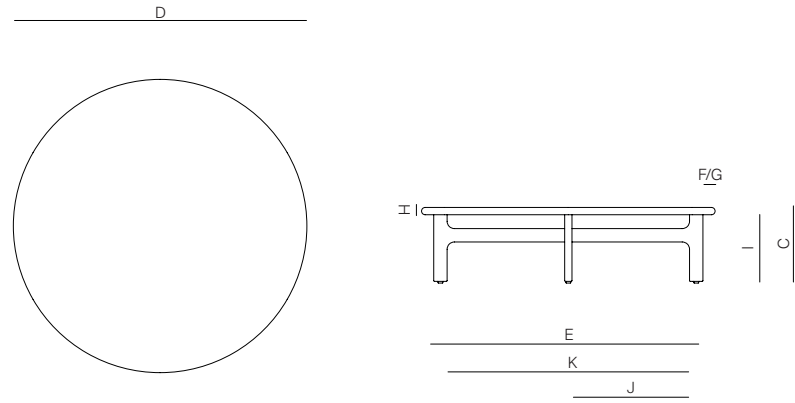

### SPECIFICATIONS

Width: 47 1/2" cm  
Depth: 47 1/2" cm  
Height: 12 1/4" 31.1 cm

# DANAO

**47"RD COFFEE TABLE STONE**

MEASURES INCH CM	OVERALL LENGTH	OVERALL WIDTH	OVERALL HEIGHT	DIAMETER	SIZE OF BASE	OVERHANG AT ENDS	OVERHANG AT SIDES	TABLE TOP THICKNESS	APRON TO FLOOR CLEARANCE	SPACE BETWEEN LEGS AT HEAD
DESCRIPTION	A	B	C	D	E	F	G	H	I	J
47"RD COFFEE TABLE STONE			4	47 1/2	43 1/2	2 3/4	2 3/4	1 1/2		4
SKU#				120.6	110.5	7				