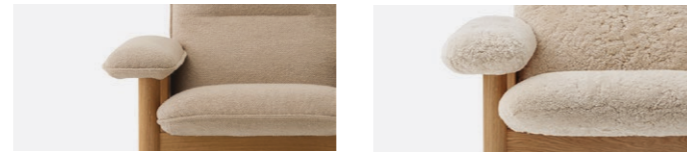

# Audo

COPENHAGEN

BRASILIA LOUNGE CHAIR, LOW BACK  
Designed by *Anderssen & Voll*

PRODUCT SHEET

BRASILIA LOUNGE CHAIR, LOW BACK  
Designed by *Anderssen & Voll*

Designed for Audo by Anderssen & Voll, the Brasilia Lounge Chair is inspired by Scandinavian mid-century design aesthetics and Brazilian Modernism. Chunky wooden legs lend a feeling of strength and stability to the design, while the upholstered back, seat and armrests add a sense of comfort and ease.

PRODUCT OPTIONS

*Seat*

WITH UPHOLSTERY

WITH SHEEPSKIN

*Oak or walnut base*

NATURAL OAK

DARK STAINED OAK

WALNUT