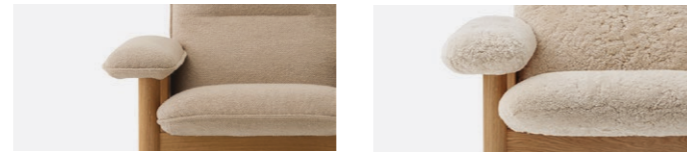

Audo

COPENHAGEN

BRASILIA SOFA
Designed by *Anderssen & Voll*

PRODUCT SHEET

BRASILIA SOFA, 2-SEATER
Designed by *Anderssen & Voll*

Designed for Audo by Anderssen & Voll, the Brasilia Lounge Chair is inspired by Scandinavian mid-century design aesthetics and Brazilian Modernism. Chunky wooden legs lend a feeling of strength and stability to the design, while the upholstered back, seat and armrests add a sense of comfort and ease.

PRODUCT OPTIONS

Seat

WITH UPHOLSTERY

WITH SHEEPSKIN

Oak or walnut base

NATURAL OAK

DARK STAINED OAK

WALNUT