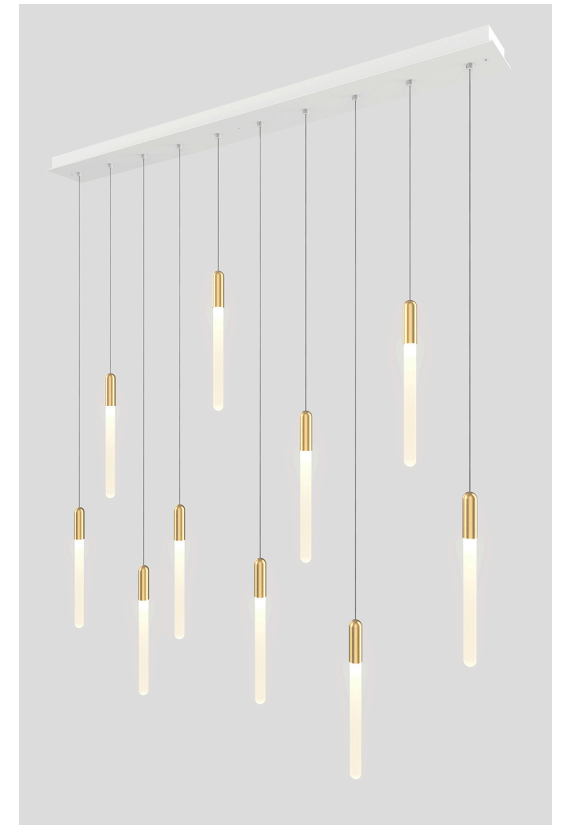

# CASCADIA C10 LINEAR

An homage to nature and its effortless beauty, the Cascadia pendant takes its name from the Canadian Cascades' white-capped mountain range and organic flow of waterways. The distinctive opaline glow of Cascadia's artisanal, hand-created LED glass tubing and modular pendant system hides its technical precision through an aesthetic of simplicity and a pureness in design.

**FINISH**  
Brushed Brass, White Canopy  
Blackened Brass, White Canopy

**SKU**  
CS.L10BRB.1  
CS.L10BKB.1

**MATERIALS**  
Glass  
Brass

**CABLE MEASURE**  
3m (10 ft) standard adjustable  
Coax kevlar cable

**VOLTAGE**  
110V - 127 V, 220V - 240 V (AC)

*Please inquire for pricing and lead time.*

**WEIGHT**  
31.9 lbs, 14.5 kg

**STANDARD FINISHES**

**CANOPY**  
1250mm x 125mm (49.2" x 4.9")  
50.50mm (1.99") depth  
Brushed brass, silk black, white  
RAL9003  
Linear

*Image shown: Cascadia C10 linear, brushed brass finish with white canopy.*