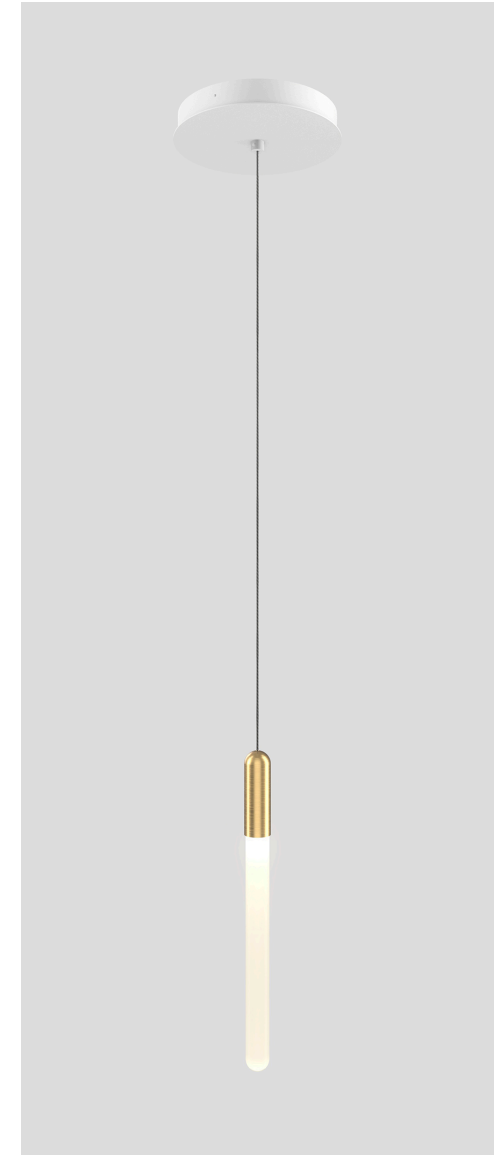

# CASCADIA C1 ROUND

An homage to nature and its effortless beauty, the Cascadia pendant takes its name from the Canadian Cascades' white-capped mountain range and organic flow of waterways. The distinctive opaline glow of Cascadia's artisanal, hand-created LED glass tubing and modular pendant system hides its technical precision through an aesthetic of simplicity and a pureness in design.

## WEIGHT

1.4 lbs, 0.635 kg

## CANOPY

180mm (7.09") diameter  
28mm (1.11") depth  
Brushed brass, silk black, white  
RAL9003  
Round

*Image shown: Cascadia C1, brushed brass finish with white canopy.*

# CASCADIA C3 ROUND

An homage to nature and its effortless beauty, the Cascadia pendant takes its name from the Canadian Cascades' white-capped mountain range and organic flow of waterways. The distinctive opaline glow of Cascadia's artisanal, hand-created LED glass tubing and modular pendant system hides its technical precision through an aesthetic of simplicity and a pureness in design.