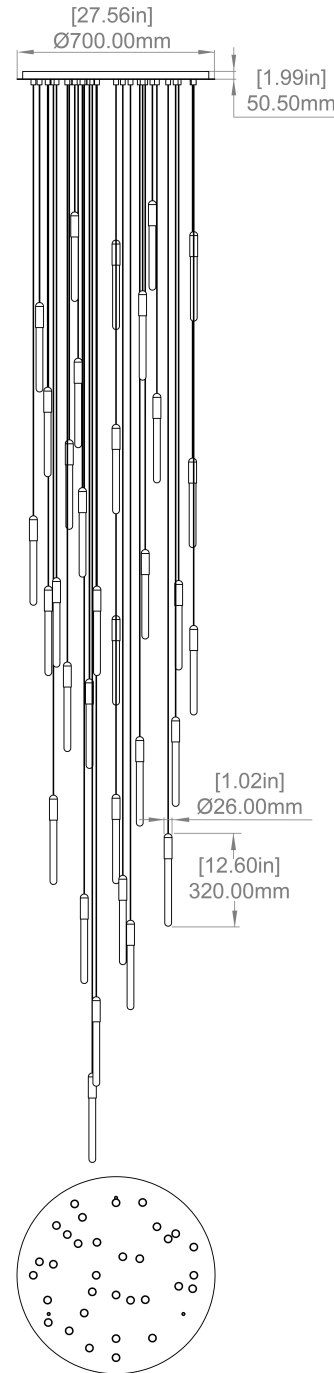

CASCADIA C33 ROUND

An homage to nature and its effortless beauty, the Cascadia pendant takes its name from the Canadian Cascades' white-capped mountain range and organic flow of waterways. The distinctive opaline glow of Cascadia's artisanal, hand-created LED glass tubing and modular pendant system hides its technical precision through an aesthetic of simplicity and a pureness in design.

FINISH

Brushed Brass, White Canopy
Blackened Brass, White Canopy
Brushed Brass, Black Canopy
Blackened Brass, Black Canopy
Brushed Brass, Brass Canopy

SKU

CS.R33BRB.1
CS.R33BKB.1
CS.R33BRB.2
CS.R33BKB.2
CS.R33BRB.3

MATERIALS

Glass
Brass

LAMPING

COB LED 350-700mA (Replaceable)
99W
10560 lumens
2700K
CRI > 90
0-10V, 1-10V, PUSH, PWM
50,000 lifetime hours

VOLTAGE

110V - 127 V, 220V - 240 V (AC)

WEIGHT

57.8 lbs, 26.2 kg

CANOPY

700mm (27.5") diameter
50.50mm (1.99") depth
Brushed brass, silk black, white
RAL9003
Round

CABLE MEASURE

3m (10 ft) or 10m (32.8 ft) standard
adjustable
Coax kevlar cable

CERTIFICATION

CUSTOM OPTIONS

Design configuration support
available

Please inquire for pricing and lead time.

STANDARD FINISHES

Image shown: Cascadia C33, brushed brass finish with white canopy.