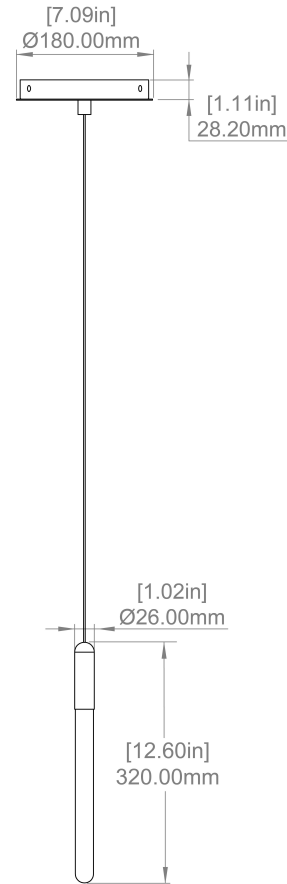

## CABLE MEASURE

3m (10 ft) standard adjustable  
 Coax kevlar cable

## WEIGHT

1.4 lbs, 0.635 kg

## CANOPY

180mm (7.09") diameter  
28mm (1.11") depth  
Brushed brass, silk black, white  
RAL9003  
Round

*Image shown: Cascadia C1, brushed brass finish with white canopy.*