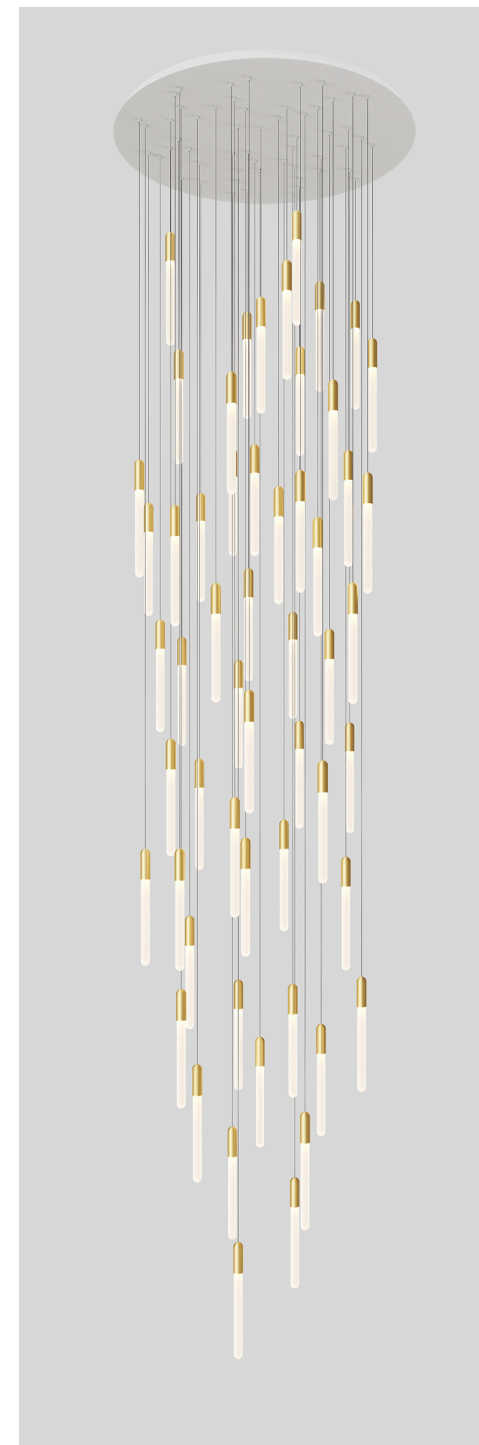

## MATERIALS

Glass  
 Brass

## STANDARD FINISHES

*Image shown: Cascadia C55, brushed brass finish with white canopy.*