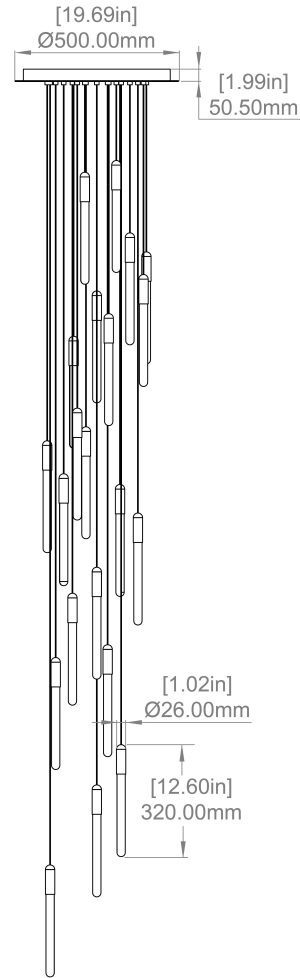

## CANOPY

180mm (7.09") diameter  
28mm (1.11") depth  
Brushed brass, silk black, white  
RAL9003  
Round

*Image shown: Cascadia C1, brushed brass finish with white canopy.*

## CABLE MEASURE

3m (10 ft) standard adjustable  
 Coax kevlar cable

## CUSTOM OPTIONS

Extended cable length (10m / 32.8ft)  
 upon request  
 Design configuration support  
 available

*Please inquire for pricing and lead time.*

## CANOPY

500mm (19.69") diameter  
 50.50mm (1.99") depth  
 Brushed brass, silk black, white  
 RAL9003  
 Round

*Image shown: Cascadia C21, brushed brass finish with white canopy.*