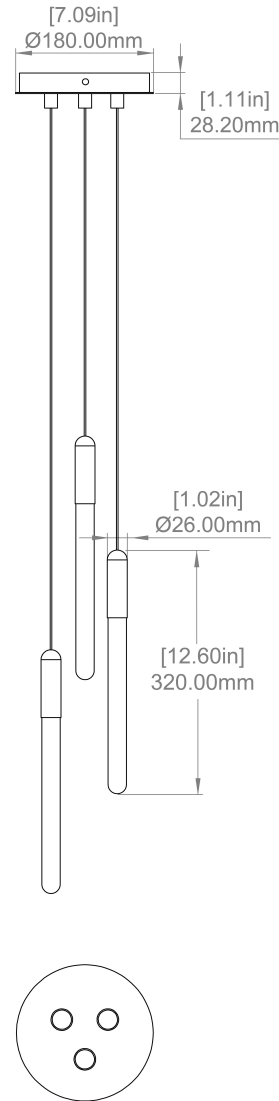

CASCADIA C3 ROUND

An homage to nature and its effortless beauty, the Cascadia pendant takes its name from the Canadian Cascades' white-capped mountain range and organic flow of waterways. The distinctive opaline glow of Cascadia's artisanal, hand-created LED glass tubing and modular pendant system hides its technical precision through an aesthetic of simplicity and a pureness in design.

FINISH

Brushed Brass, White Canopy
Blackened Brass, White Canopy
Brushed Brass, Black Canopy
Blackened Brass, Black Canopy
Brushed Brass, Brass Canopy

SKU

CS.R3BRB.1
CS.R3BKB.1
CS.R3BRB.2
CS.R3BKB.2
CS.R3BRB.3

MATERIALS

Glass
Brass

CABLE MEASURE

3m (10 ft) standard adjustable
Coax kevlar cable

LAMPING

COB LED 350-700mA (Replaceable)
9W
960 lumens
2700K
CRI > 90
0-10V, 1-10V, PUSH, PWM
50,000 lifetime hours

CERTIFICATION

CUSTOM OPTIONS

Extended cable length (10m / 32.8ft)
upon request
Design configuration support
available

Please inquire for pricing and lead time.

STANDARD FINISHES

CANOPY

180mm (7.09") diameter
28mm (1.11") depth
Brushed brass, silk black, white
RAL9003
Round

Image shown: Cascadia C3, brushed brass finish with white canopy.