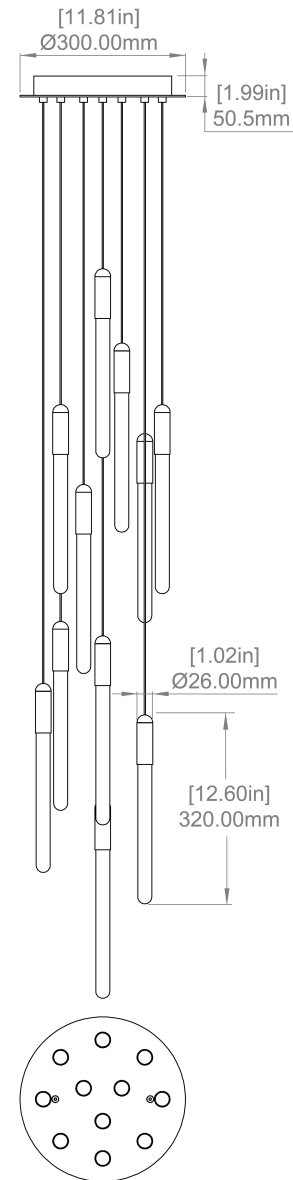

CASCADIA C11 ROUND

An homage to nature and its effortless beauty, the Cascadia pendant takes its name from the Canadian Cascades' white-capped mountain range and organic flow of waterways. The distinctive opaline glow of Cascadia's artisanal, hand-created LED glass tubing and modular pendant system hides its technical precision through an aesthetic of simplicity and a pureness in design.

FINISH

Brushed Brass, White Canopy
Blackened Brass, White Canopy
Brushed Brass, Black Canopy
Blackened Brass, Black Canopy
Brushed Brass, Brass Canopy

SKU

CS.R11BRB.1
CS.R11BKB.1
CS.R11BRB.2
CS.R11BKB.2
CS.R11BRB.3

MATERIALS

Glass
Brass

CABLE MEASURE

3m (10 ft) standard adjustable
Coax kevlar cable

LAMPING

COB LED 350-700mA (Replaceable)
33W
3520 lumens
2700K
CRI > 90
0-10V, 1-10V, PUSH, PWM
50,000 lifetime hours

CERTIFICATION

CUSTOM OPTIONS

Extended cable length (10m / 32.8ft)
upon request
Design configuration support
available

Please inquire for pricing and lead time.

STANDARD FINISHES

CANOPY

300mm (11.8") diameter
50.50mm (1.99") depth
Brushed brass, silk black, white
RAL9003
Round

Image shown: Cascadia C11, brushed brass finish with white canopy.