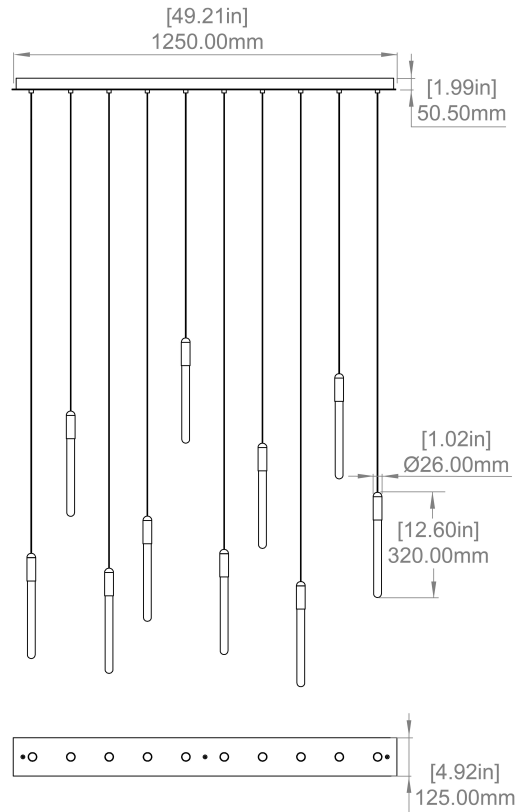

**FINISH**  
Brushed Brass, White Canopy  
Blackened Brass, White Canopy

**SKU**  
CS.L10BRB.1  
CS.L10BKB.1

**MATERIALS**  
Glass  
Brass

**CABLE MEASURE**  
3m (10 ft) standard adjustable  
Coax kevlar cable

**VOLTAGE**  
110V - 127 V, 220V - 240 V (AC)

*Please inquire for pricing and lead time.*

**WEIGHT**  
31.9 lbs, 14.5 kg

**STANDARD FINISHES**

**CANOPY**  
1250mm x 125mm (49.2" x 4.9")  
50.50mm (1.99") depth  
Brushed brass, silk black, white  
RAL9003  
Linear