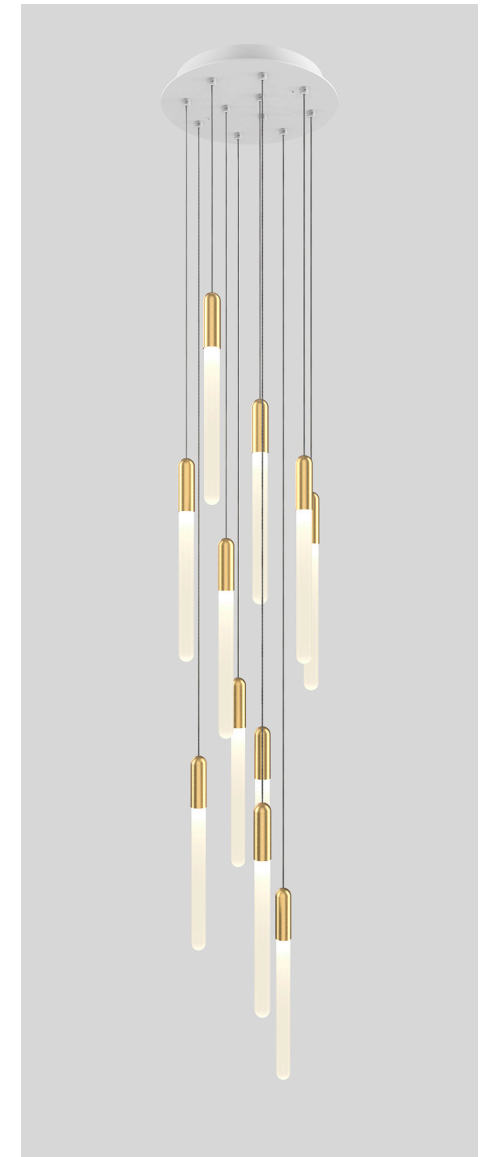

CASCADIA C11 ROUND

An homage to nature and its effortless beauty, the Cascadia pendant takes its name from the Canadian Cascades' white-capped mountain range and organic flow of waterways. The distinctive opaline glow of Cascadia's artisanal, hand-created LED glass tubing and modular pendant system hides its technical precision through an aesthetic of simplicity and a pureness in design.

FINISH

Brushed Brass, White Canopy
Blackened Brass, White Canopy
Brushed Brass, Black Canopy
Blackened Brass, Black Canopy
Brushed Brass, Brass Canopy

SKU

CS.R11BRB.1
CS.R11BKB.1
CS.R11BRB.2
CS.R11BKB.2
CS.R11BRB.3

MATERIALS

Glass
Brass

CABLE MEASURE

3m (10 ft) standard adjustable
Coax kevlar cable

LAMPING

COB LED 350-700mA (Replaceable)
33W
3520 lumens
2700K
CRI > 90
0-10V, 1-10V, PUSH, PWM
50,000 lifetime hours

CERTIFICATION

CUSTOM OPTIONS

Extended cable length (10m / 32.8ft)
upon request
Design configuration support
available

Please inquire for pricing and lead time.

STANDARD FINISHES

CANOPY

300mm (11.8") diameter
50.50mm (1.99") depth
Brushed brass, silk black, white
RAL9003
Round

Image shown: Cascadia C11, brushed brass finish with white canopy.