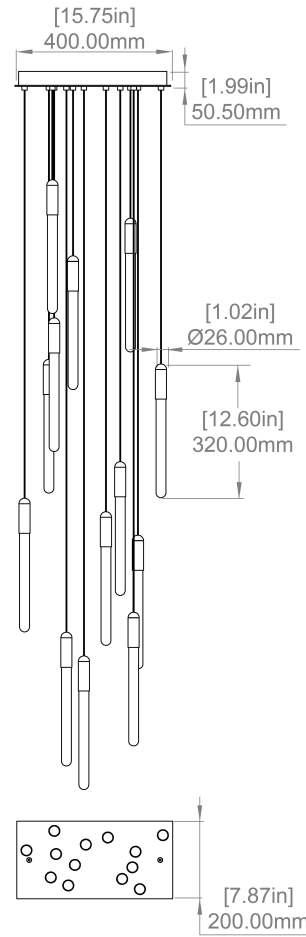

**VOLTAGE**  
110V - 127 V, 220V - 240 V (AC)

*Please inquire for pricing and lead time.*

**WEIGHT**  
31.9 lbs, 14.5 kg

**STANDARD FINISHES**

**CANOPY**  
1250mm x 125mm (49.2" x 4.9")  
50.50mm (1.99") depth  
Brushed brass, silk black, white  
RAL9003  
Linear

**VOLTAGE**  
110V - 127 V, 220V - 240 V (AC)

*Please inquire for pricing and lead time.*

**WEIGHT**  
16.1 lbs, 7.3 kg

**STANDARD FINISHES**

**CANOPY**  
400mm x 200mm (15.7" x 7.9")  
50.50mm (1.99") depth  
Brushed brass, silk black, white  
RAL9003  
Rectangular