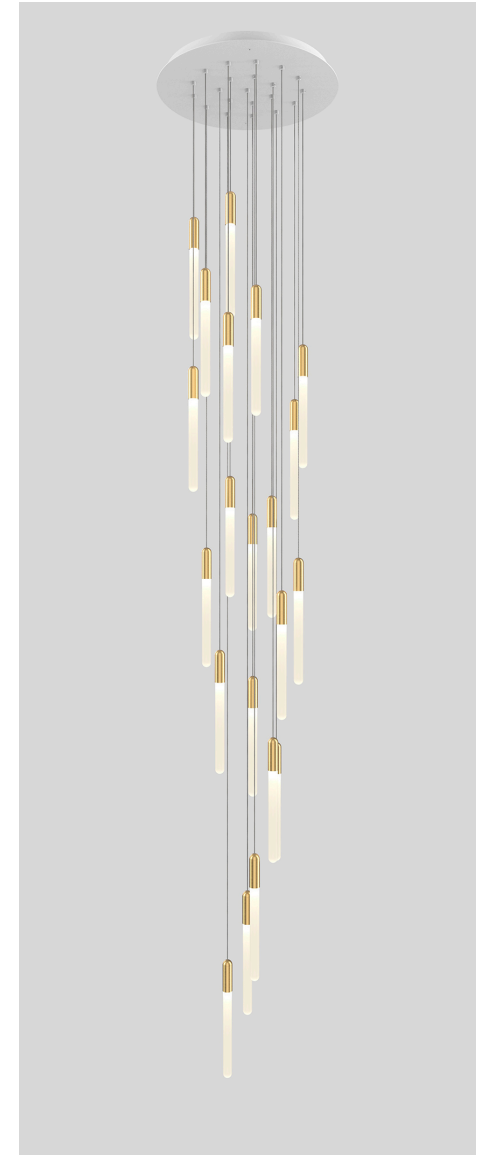

CASCADIA C21 ROUND

An homage to nature and its effortless beauty, the Cascadia pendant takes its name from the Canadian Cascades' white-capped mountain range and organic flow of waterways. The distinctive opaline glow of Cascadia's artisanal, hand-created LED glass tubing and modular pendant system hides its technical precision through an aesthetic of simplicity and a pureness in design.

FINISH

Brushed Brass, White Canopy
Blackened Brass, White Canopy
Brushed Brass, Black Canopy
Blackened Brass, Black Canopy
Brushed Brass, Brass Canopy

SKU

CS.R21BRB.1
CS.R21BKB.1
CS.R21BRB.2
CS.R21BKB.2
CS.R21BRB.3

MATERIALS

Glass
Brass

CABLE MEASURE

3m (10 ft) standard adjustable
Coax kevlar cable

LAMPING

COB LED 350-700mA (Replaceable)
63W
6720 lumens
2700K
CRI > 90
0-10V, 1-10V, PUSH, PWM
50,000 lifetime hours

CERTIFICATION

CUSTOM OPTIONS

Extended cable length (10m / 32.8ft)
upon request
Design configuration support
available

Please inquire for pricing and lead time.

STANDARD FINISHES

CANOPY

500mm (19.69") diameter
50.50mm (1.99") depth
Brushed brass, silk black, white
RAL9003
Round

Image shown: Cascadia C21, brushed brass finish with white canopy.