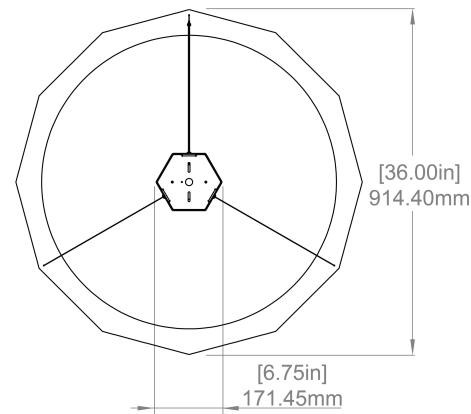

DODECA 36

Dodeca, a nod to the Greek word for 12, is a contemporary chandelier forged with facets that interact wonderfully with its ambient light - a seemingly counterintuitive balance against the more industrial, inner band of illumination. Using high density, high output LEDs, it is a fixture known for coming to life when turned on and an equally striking sculpture at rest.

FINISH
Brushed Brass
Silk Black

SKU
DD36.ST1BRB
DD36.ST1BKP

MATERIALS
Mild steel

LAMPING
Integrated LED strip 27W
1190 lumens
2700K
CRI > 91
Phase dimming
50,000 lifetime hours

VOLTAGE
90 - 135 VAC (AC)

WEIGHT
23.6 lbs, 10.7 kg

CANOPY
178mm (7") diameter
44mm (1.75") depth
Matches fixture finish
Six Sided

CABLE MEASURE
1.8 m (6 ft) OAH, standard adjustable
Tinned copper coax + aircraft cable

CERTIFICATION

CUSTOM OPTIONS
Extended cable length upon request
Design configuration support available

Please inquire for pricing and lead time.

STANDARD FINISHES

Image shown: Dodeca 36, brushed brass finish