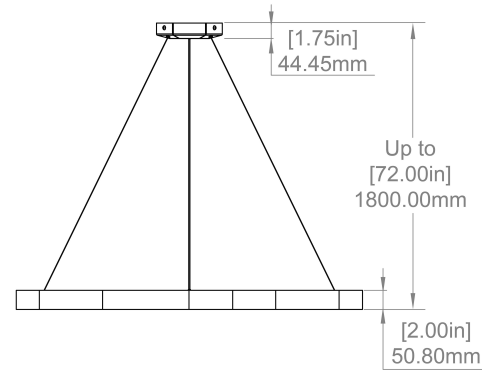

DODECA 36

Dodeca, a nod to the Greek word for 12, is a contemporary chandelier forged with facets that interact wonderfully with its ambient light - a seemingly counterintuitive balance against the more industrial, inner band of illumination. Using high density, high output LEDs, it is a fixture known for coming to life when turned on and an equally striking sculpture at rest.

FINISH
Brushed Brass
Silk Black

SKU
DD36.ST1BRB
DD36.ST1BKP

MATERIALS
Mild steel

LAMPING
Integrated LED strip 27W
1190 lumens
2700K
CRI > 91
Phase dimming
50,000 lifetime hours

VOLTAGE
90 - 135 VAC (AC)

WEIGHT
23.6 lbs, 10.7 kg

CANOPY
178mm (7") diameter
44mm (1.75") depth
Matches fixture finish
Six Sided

CABLE MEASURE
1.8 m (6 ft) OAH, standard adjustable
Tinned copper coax + aircraft cable

CERTIFICATION

CUSTOM OPTIONS
Extended cable length upon request
Design configuration support available

Please inquire for pricing and lead time.

STANDARD FINISHES

Image shown: Dodeca 36, brushed brass finish