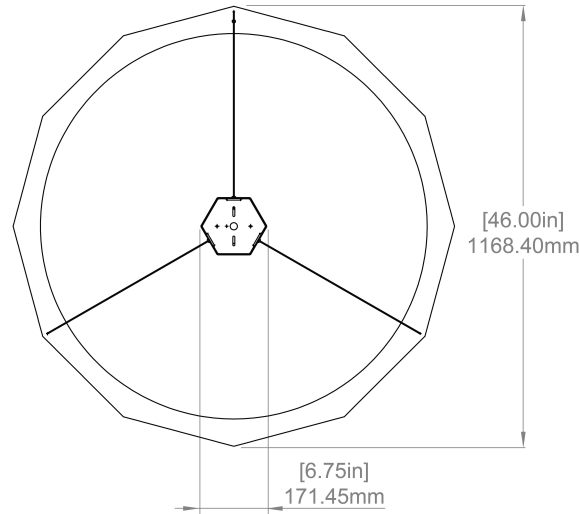

DODECA 46

Dodeca, a nod to the Greek word for 12, is a contemporary chandelier forged with facets that interact wonderfully with its ambient light - a seemingly counterintuitive balance against the more industrial, inner band of illumination. Using high density, high output LEDs, it is a fixture known for coming to life when turned on and an equally striking sculpture at rest.

FINISH
Brushed Brass
Silk Black

SKU
DD46.ST1BRB
DD46.ST1BKP

MATERIALS
Mild steel

LAMPING
Integrated LED strip 35W
1530 lumens
2700K
CRI > 91
Phase dimming
50,000 lifetime hours

VOLTAGE
90 - 135 VAC (AC)

WEIGHT
32.04 lbs, 14.53 kg

CANOPY
178mm (7") diameter
44mm (1.75") depth
Matches fixture finish
Six Sided

CABLE MEASURE
1.8 m (6 ft) OAH, standard adjustable
Tinned copper coax + aircraft cable

CERTIFICATION

CUSTOM OPTIONS
Extended cable length upon request
Design configuration support available

Please inquire for pricing and lead time.

STANDARD FINISHES

Image shown: Dodeca 46, brushed brass finish