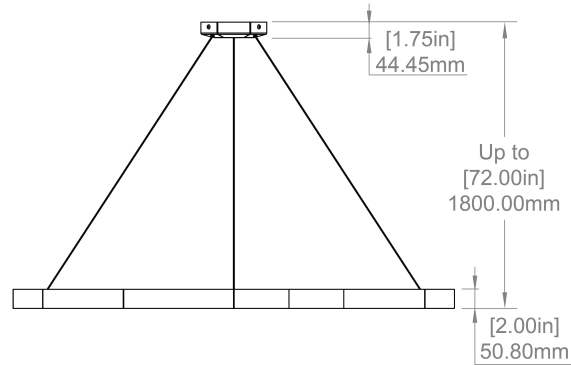

DODECA 46

Dodeca, a nod to the Greek word for 12, is a contemporary chandelier forged with facets that interact wonderfully with its ambient light - a seemingly counterintuitive balance against the more industrial, inner band of illumination. Using high density, high output LEDs, it is a fixture known for coming to life when turned on and an equally striking sculpture at rest.

FINISH
Brushed Brass
Silk Black

SKU
DD46.ST1BRB
DD46.ST1BKP

MATERIALS
Mild steel

LAMPING
Integrated LED strip 35W
1530 lumens
2700K
CRI > 91
Phase dimming
50,000 lifetime hours

VOLTAGE
90 - 135 VAC (AC)

WEIGHT
32.04 lbs, 14.53 kg

CANOPY
178mm (7") diameter
44mm (1.75") depth
Matches fixture finish
Six Sided

CABLE MEASURE
1.8 m (6 ft) OAH, standard adjustable
Tinned copper coax + aircraft cable

CERTIFICATION

CUSTOM OPTIONS
Extended cable length upon request
Design configuration support available

Please inquire for pricing and lead time.

STANDARD FINISHES

Image shown: Dodeca 46, brushed brass finish