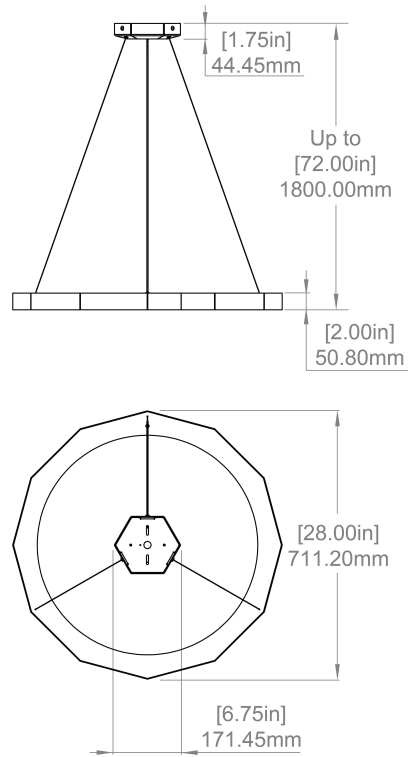

DODECA 28

Dodeca, a nod to the Greek word for 12, is a contemporary chandelier forged with facets that interact wonderfully with its ambient light - a seemingly counterintuitive balance against the more industrial, inner band of illumination. Using high density, high output LEDs, it is a fixture known for coming to life when turned on and an equally striking sculpture at rest.

FINISH
Brushed Brass
Silk Black

SKU
DD28.ST1BRB
DD28.ST1BKP

MATERIALS
Mild steel

LAMPING
Integrated LED strip 22W
915 lumens
2700K
CRI > 91
Phase dimming
50,000 lifetime hours

VOLTAGE
90 - 135 VAC (AC)

WEIGHT
17.62 lbs, 7.99 kg

CANOPY
178mm (7") diameter
44mm (1.75") depth
Matches fixture finish
Six Sided

CABLE MEASURE
1.8 m (6 ft) OAH, standard adjustable
Tinned copper coax + aircraft cable

CERTIFICATION

CUSTOM OPTIONS
Extended cable length upon request
Design configuration support available

Please inquire for pricing and lead time.

STANDARD FINISHES

Image shown: Dodeca 28, brushed brass finish